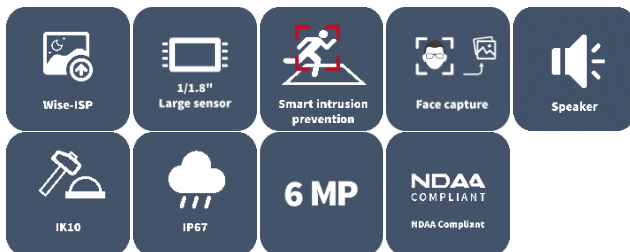

6MP OwlView Plus Tri-Guard Fixed Dual-light Turret Network Camera

IPC3636SE-ADF28KMC-WP-I1-BK

Features

- High quality image with 6 MP, 1/1.8" CMOS sensor
- Features an F1.0 large-aperture lens
- 6MP (3072*2048)@ 30fps; 4 MP (2688 × 1520)@30/25 (default) fps; 4 MP (2560 × 1440)@30/25 fps; 3 MP (2304 × 1296)@30/25 fps; 1080P (1920 × 1080)@30/25 fps
- Ultra 265, H.265, H.264, MJPEG
- ColorHunter with Wise-ISP technology ensures 24-hour full-color images
- Intelligent perimeter protection, including cross line, intrusion, enter area, leave area detection
- Intelligent intrusion prevention system based on target classification significantly reduces false alarms caused by leaves, birds, and lights, accurately focusing on humans, vehicles, and non motor vehicles
- Intelligent people flow counting and crowd density monitoring
- Smart intrusion prevention with color retrieval
- ASM (auto scene match)
- 130 dB true WDR technology enables clear image in strong light scene
- Supports 9:16 corridor mode
- Alarm I/O: 1/1, audio I/O: 1/1
- Built-in dual-mic and speaker
- Smart IR, up to 30 m (98.4 ft) IR distance
- White light, up to 30 m (98.4 ft) warm light distance
- MicroSD, up to 512 GB