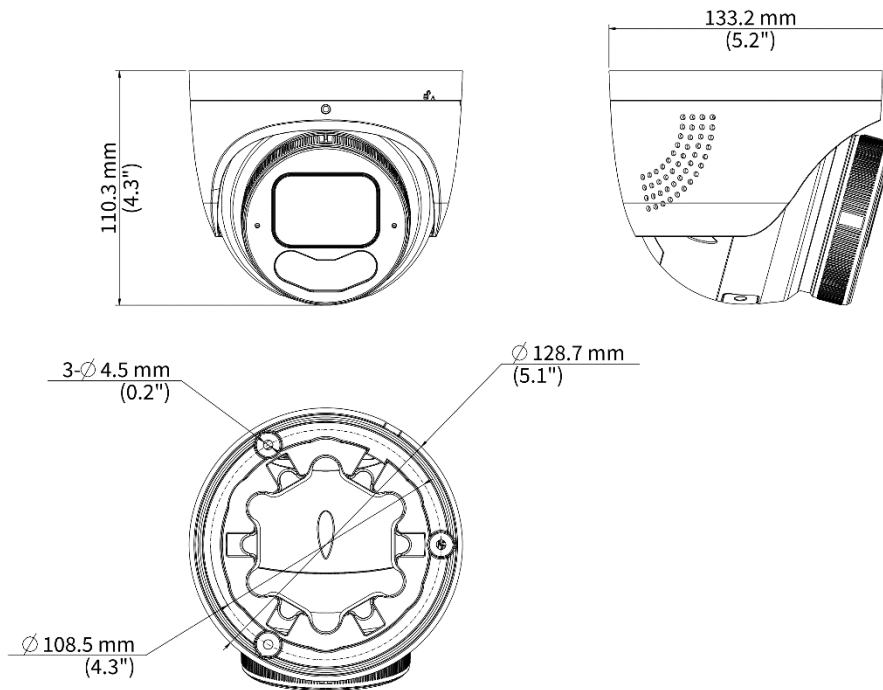

Dimensions

Accessories

TR-JB03-H-IN-V2 Junction Box for Metal Turret Camera(Support wiring from behind)	TR-JB07/WM03-F-IN-V2 Wall Mounting Assembling Bracket with Back Hole for 3 Inch Hemisphere	TR-WM03-B-IN-V2 Wall Mounting Assembling Bracket for 3 Inch Hemisphere
TR-A01-IN NPT 3/4'' Waterproof Cable Gland	TR-UC08-C-V2 Bullet&Dome Corner Mounting Bracket	TR-UP06-IN Universal Pole Mounting Bracket