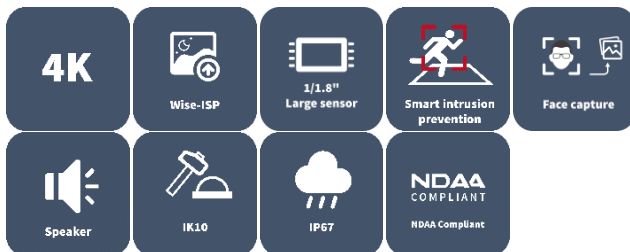

8MP OwlView Plus Tri-Guard Fixed Dual-light Bullet Network Camera

IPC2B18SE-ADF28(40)KMC-WP-I1-BK

Features

- High quality image with 8 MP, 1/1.8" CMOS sensor
- Features an F1.0 large-aperture lens
- 8 MP (3840 × 2160)@30/25 (default) fps; 5 MP (3072 × 1728)@30/25 fps; 4 MP (2560 × 1440)@30/25 fps; 1080P (1920 × 1080)@30/25 fps
- Ultra 265, H.265, H.264, MJPEG
- ColorHunter with Wise-ISP technology ensures 24-hour full-color images
- Intelligent perimeter protection, including cross line, intrusion, enter area, leave area detection
- Intelligent intrusion prevention system based on target classification significantly reduces false alarms caused by leaves, birds, and lights, accurately focusing on humans, vehicles, and non motor vehicles
- Intelligent people flow counting and crowd density monitoring
- Smart intrusion prevention with color retrieval
- ASM (auto scene match)
- 130 dB true WDR technology enables clear image in strong light scene
- Supports 9:16 corridor mode
- Alarm I/O: 1/1, audio I/O: 1/1
- Built-in dual-mic and speaker
- Smart IR, up to 40 m (131.2 ft) IR distance
- White light, up to 40 m (131.2 ft) warm light distance
- MicroSD, up to 512 GB