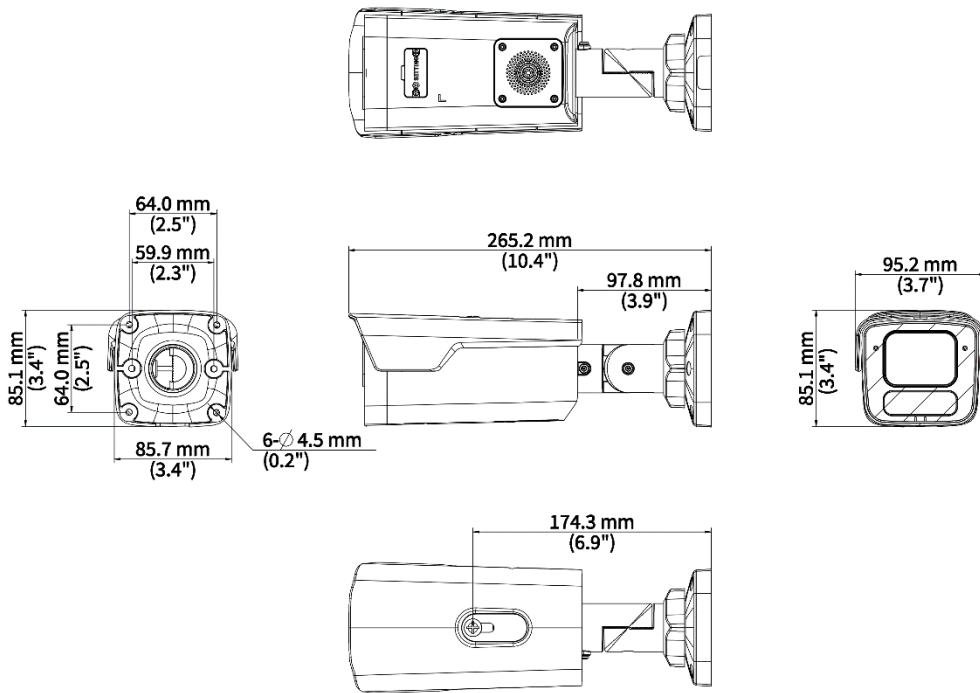

Dimensions

Accessories

TR-JB07-D-IN-V2 Bullet Junction Box(Support wiring from behind)	TR-JB06-A-IN Middle Bullet Junction Box(Elegant White)	TR-UP06-B-IN Bullet Pole Mounting Bracket
TR-A01-IN NPT 3/4'' Waterproof Cable Gland	TR-UC08-C-V2 Bullet&Dome Corner Mounting Bracket	TR-UP06-C-IN-V2 Pole Mounting Bracket for Bullet Junction Box Only