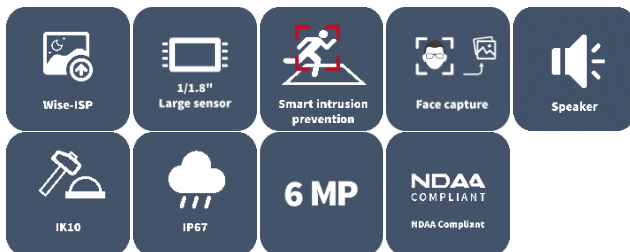

6MP OwlView Plus Tri-Guard Fixed Dual-light Bullet Network Camera

IPC2B16SE-ADF28KMC-WP-I1-BK

Features

- High quality image with 6 MP, 1/1.8" CMOS sensor
- Features an F1.0 large-aperture lens
- 6MP (3072*2048), max 30fps; 4 MP (2688 × 1520)@30/25 (default) fps; 4 MP (2560 × 1440)@30/25 fps; 3 MP (2304 × 1296)@30/25 fps; 1080P (1920 × 1080)@30/25 fps
- Ultra 265, H.265, H.264, MJPEG
- ColorHunter with Wise-ISP technology ensures 24-hour full-color images
- Intelligent perimeter protection, including cross line, intrusion, enter area, leave area detection
- Intelligent intrusion prevention system based on target classification significantly reduces false alarms caused by leaves, birds, and lights, accurately focusing on humans, vehicles, and non-motor vehicles
- Intelligent people flow counting and crowd density monitoring
- Smart intrusion prevention with color retrieval
- ASM (auto scene match)
- 130 dB true WDR technology enables clear image in strong light scene
- Supports 9:16 corridor mode
- Alarm I/O: 1/1, audio I/O: 1/1
- Built-in dual-mic and speaker
- Smart IR, up to 40 m (131.2 ft) IR distance
- White light, up to 40 m (131.2 ft) warm light distance
- MicroSD, up to 512 GB