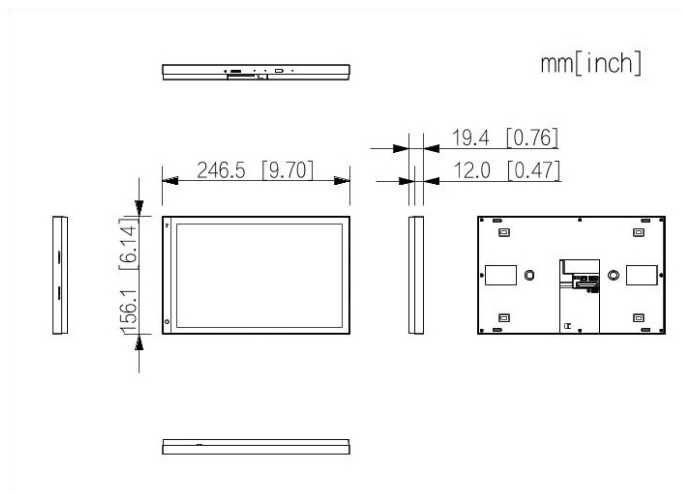

## General

Appearance Color	Gray
Power Supply	48 VDC, 0.5 A Standard PoE
Power Adapter	Optional
Installation	Surface Mount
Certifications	CE
Accessory	Included: RS-485 and power output cable, bracket and alarm cable. Optional: Power cord
Product Dimensions	246.5 mm × 156.1 mm × 19.4 mm (9.70" × 6.15" × 0.76") (H × W × D)
Operating Temperature	-10 °C to +55 °C (+14 °F to +131 °F)
Operating Humidity	10%–95% (RH), non-condensing
Operating Altitude	Below 3,000 m (9,842.52 ft)
Power Consumption	≤ 10 W (standby), ≤ 13 W (working)
Gross Weight	1.44 kg (3.17 lb)
Storage Temperature	0 °C to +40 °C (+32 °F to +104 °F)
Storage Humidity	30%–75%

## Dimensions (mm[inch])

Application