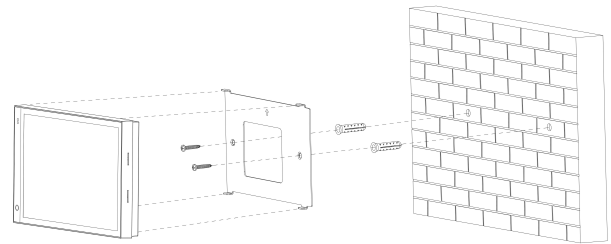

Zigbee

Wireless Standard	802.15.4
Wireless Frequency Range	2400-2483.5 MHz
Max. Transmission Power	≤ 10 dBm @ 2400-2483.5 MHz
Zigbee	Zigbee 3.0: Reserved to realize third-party access.

Sub 1G

Wireless Frequency Range	868-868.6 MHz
Max. Transmission Power	14 dBm @ 868-868.6MHz
Modulation Method	FSK/GFSK

Port

RS-485	1
USB	1
Alarm Input	8 channels
Alarm Output	1 channel
Power Output	1 port (12 V, 200 mA)
Doorbell	Yes (use the alarm input port)
Network Port	1 × 10/100 Mbps Ethernet port

Performance

Casing Material	PC + ABS

General

Appearance Color	Gray
Power Supply	48 VDC, 0.5 A Standard PoE
Power Adapter	Optional
Installation	Surface Mount
Certifications	CE
Accessory	Included: RS-485 and power output cable, bracket and alarm cable. Optional: Power cord
Product Dimensions	246.5 mm × 156.1 mm × 19.4 mm (9.70" × 6.15" × 0.76") (H × W × D)
Operating Temperature	-10 °C to +55 °C (+14 °F to +131 °F)
Operating Humidity	10%–95% (RH), non-condensing
Operating Altitude	Below 3,000 m (9,842.52 ft)
Power Consumption	≤ 10 W (standby), ≤ 13 W (working)
Gross Weight	1.44 kg (3.17 lb)
Storage Temperature	0 °C to +40 °C (+32 °F to +104 °F)
Storage Humidity	30%–75%

Operating Environment	Indoor

Ordering Information

Type	Model	Description
Smart Control Panel	DHI-SCP3042A-BZ-S	2-Wire IP Smart Control Panel

Installation