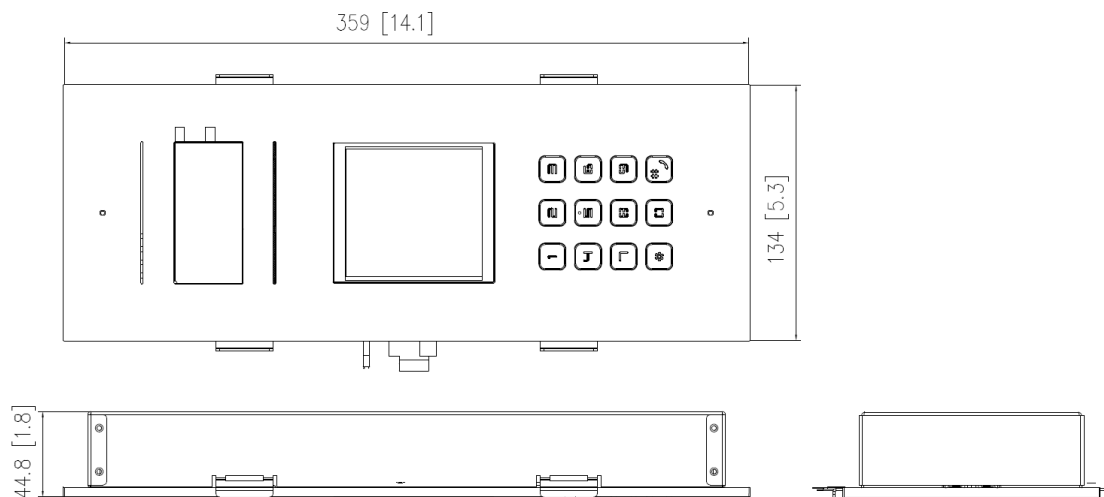

Power interface	48V , Powered by distributor DS-KAD7060EY or 12VDC
General	
Button	12 physical button(s)
Installation	Flush mounting
Indicator	4 (Opening door, Calling, Intercom, In use)
Weight	Without package: 2582 g (5.69 lb),With package: 2962g (6.53 lb)
Protective level	IP65, IK08
Working temperature	-20 °C to 55 °C (-4 °F to 131 °F)
Working humidity	10% to 90% (no-condensing)
Dimension (W × H × D)	35.9 mm × 13.4 mm × 3.4 mm (1.41" × 0.53" × 0.13")
Battery	NA
Power supply	48V , Powered by distributor DS-KAD7060EY or 12VDC
Application environment	Outdoor
Power consumption	≤ 6 W
Language	English, Bulgarian, Hungarian, Greek, German, Italian, Czech, Slovak, French, Polish, Dutch , Spanish, Romanian, Estonian, Croatian, Slovenian, Serbian, Ukrainian, Portuguese

▪ Available Model

DS-KD7003EY-S2

▪ Dimension