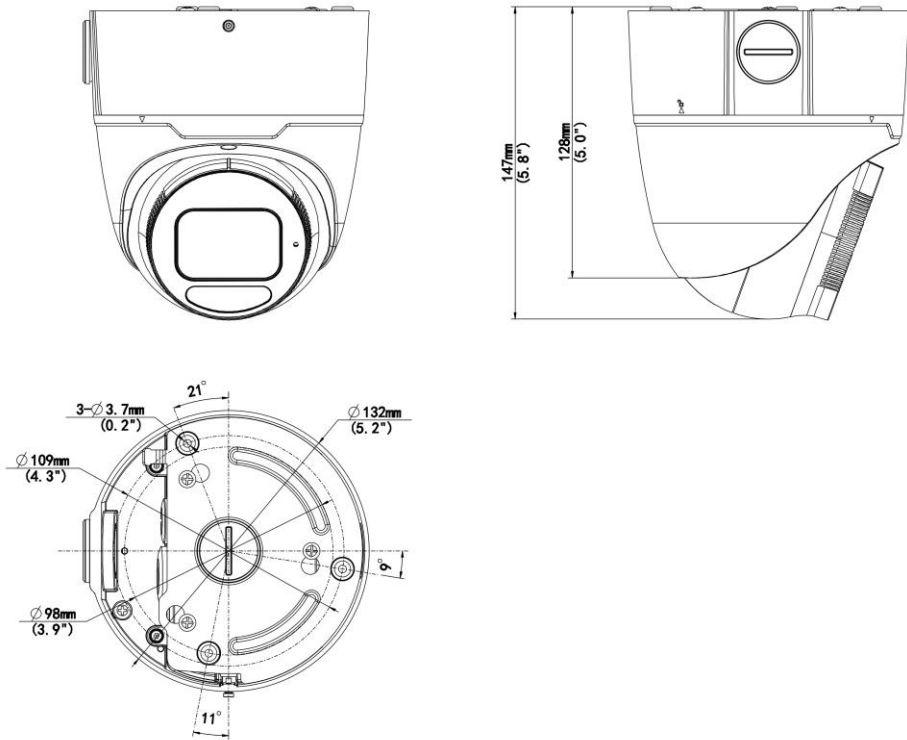

Lens	
Focal Length	2.7 to 13.5 mm
Iris Type	Fixed
Iris	F1.2
Field of View (H)	106.3° to 32.5°
Field of View (V)	53.5° to 18.0°
Field of View (D)	126.0° to 38.5°
Lens Type	Motorized
DORI	
DORI Distance (Lens)	2.7 to 13.5 mm
DORI Distance (Detect)	60.8 m to 303.8 m (199.5 ft. to 996.7 ft.)
DORI Distance (Observe)	24.3 m to 121.5 m (79.7 ft. to 398.6 ft.)
DORI Distance (Recognize)	12.2 m to 60.8 m (40.0 ft. to 199.5 ft.)
DORI Distance (Identify)	6.1 m to 30.4 m (20.0 ft. to 99.7 ft.)
Illuminator	
Supplemental Light	IR
Illumination Distance (IR)	40 m (131.2 ft.)
IR On/Off Control	Auto/Manual
Wavelength	850 nm

Power Interface	Ø5.5 mm coaxial power plug
Dimensions	Ø132 mm x 147 mm (Ø5.2" x 5.8") (Ø x H)
Weight	0.99 kg (2.18 lb.)
Material	Metal
Working Environment	-30 °C to 60 °C (-22 °F to 140 °F), Humidity: ≤ 95% RH (non-condensing)
Storage Environment	-30 °C to 60 °C (-22 °F to 140 °F), Humidity: ≤ 95% RH (non-condensing)
Surge Protection	6 KV
Reset Button	Support
Web Client Language	20 Languages: Traditional Chinese, English, Simplified Chinese, Polish, German, Russian, French, Korean, Dutch, Czech, Portuguese (Europe), Portuguese (Brazil), Japanese, Thai, Turkish, Spanish (Latin America), Spanish (Europe), Hungarian, Italian, Vietnamese

## Dimensions