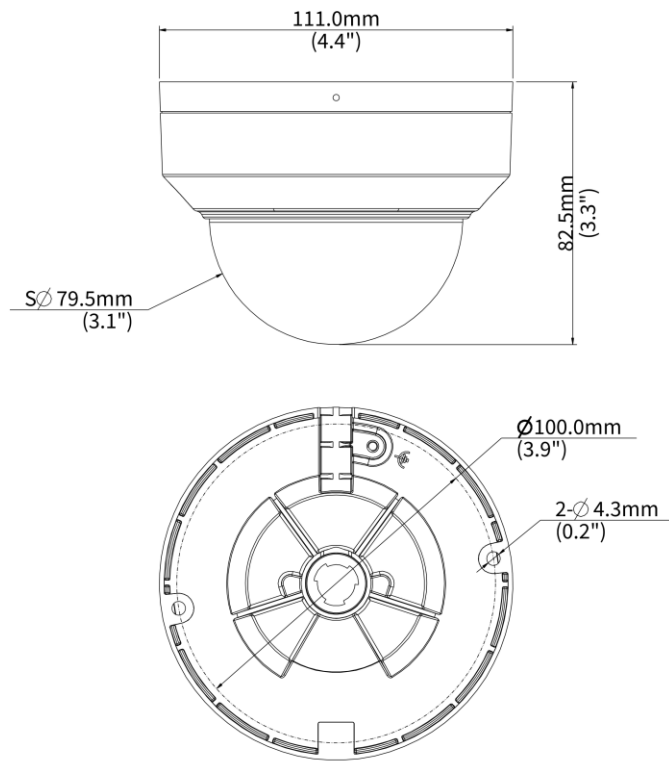

Accessories

TR-JB03-G-IN

Junction Box for Mini

Fix-dome(Support wiring from behind)

TR-CM24-IN

Dome Pendant Mounting

Bracket(Indoor)

TR-SE24-A-IN

Dome Pendant Mounting Pole

500mm