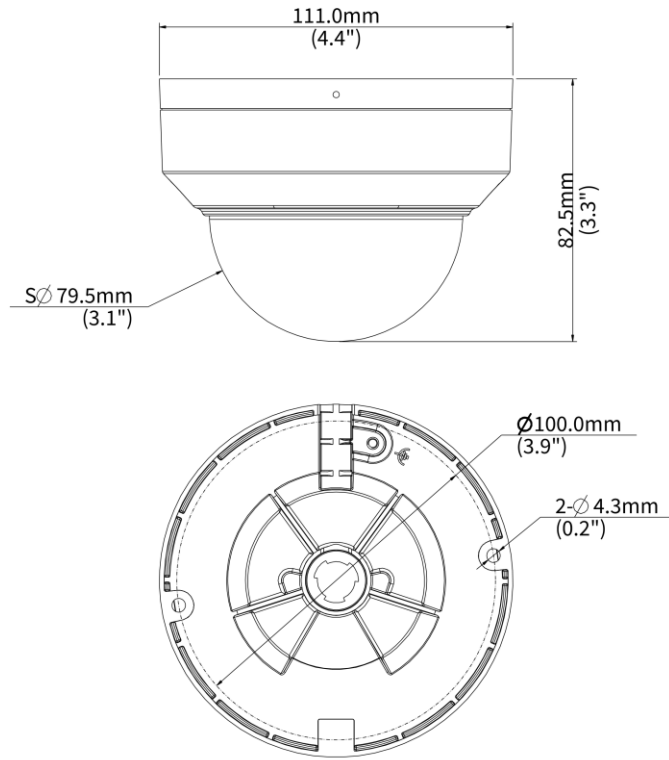

Accessories

TR-JB03-G-IN

Junction Box for Mini

Fix-dome(Support wiring from behind)

TR-JB07/WM03-G-IN

Wall Mounting Assembling Bracket

For 32 Fix-dome&Mini

Fix-dome&Plastic Turret Camera

TR-WM03-D-IN

Wall Mounting Bracket for 32

Fix-dome&Mini Fix-dome&Plastic

Turret Camera