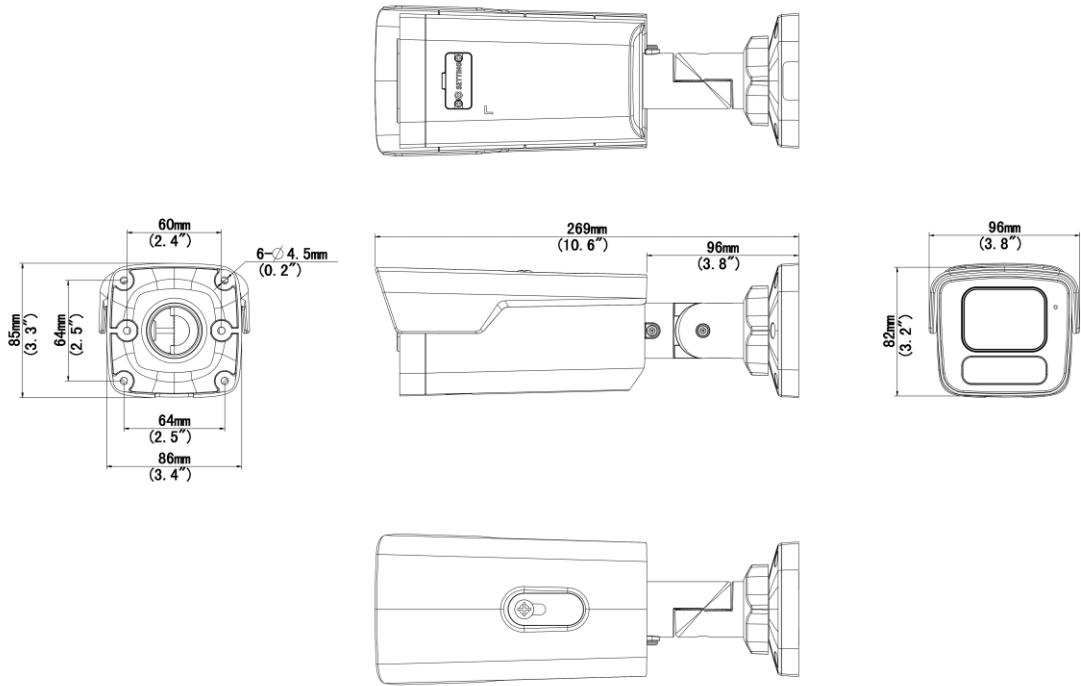

Accessories

TR-JB07-D-IN-V2

Bullet Junction Box(Support wiring from behind)

TR-JB06-A-IN

Middle Bullet Junction Box(Elegant White)

TR-UPO6-B-IN

Bullet Pole Mounting Bracket