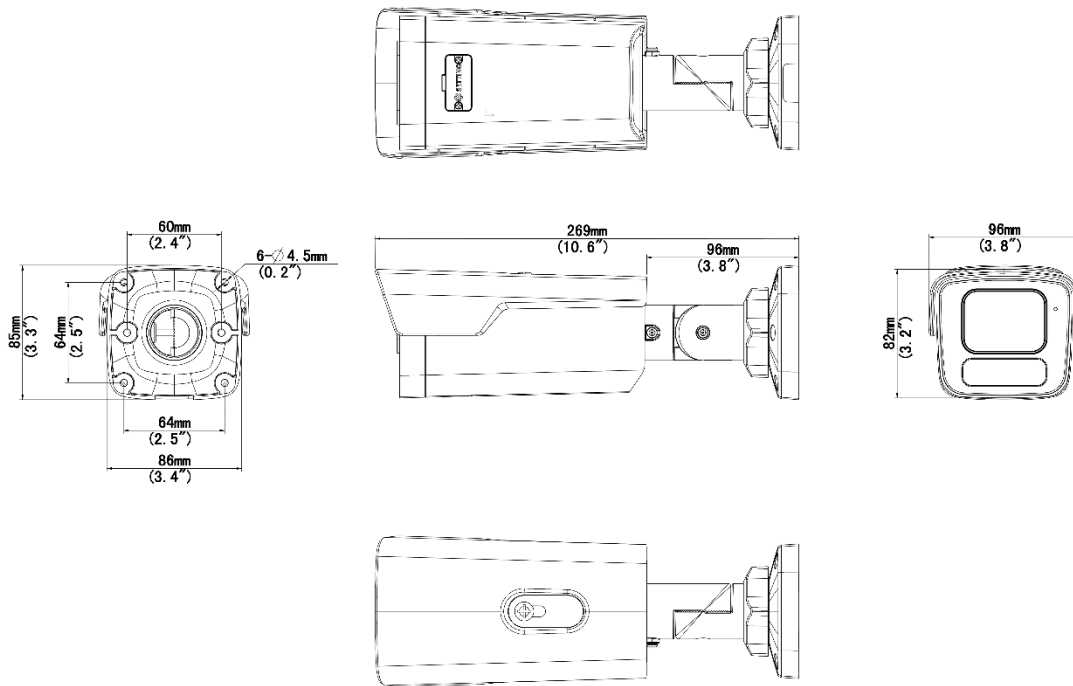

## Specifications

Model	IPC2B16SS-ADF28K-I1
Camera	
Max Resolution	6 MP
Sensor	1/2.7" CMOS
Min. Illumination	Colour: 0.002 lux (F1.6, AGC ON) 0 lux with IR on
Day/Night	IR-cut filter with auto switch (ICR)
Shutter	Auto/Manual, 1 ~ 1/100000s
Adjustment Angle	Pan: 0° ~ 360°, Tilt: 0° ~ 90°, Rotate: 0° ~ 360°
S/N	>56 dB
WDR	130 dB
Lens	
Focal Length	2.8 mm
Iris Type	Fixed
Iris	F1.6
Field of View (H)	110.0°
Field of View (V)	58.7°
Field of View (D)	130°
DORI	
DORI Distance (Lens)	2.8mm
DORI Distance (Detect)	63.0m(206.7ft)
DORI Distance (Observe)	25.2m(82.7ft)
DORI Distance (Recognize)	12.6m(41.3ft)
DORI Distance (Identify)	6.3m(20.7ft)
Illuminator	
Supplemental Light	IR
Illumination Distance (IR)	80 m (262 ft)
IR On/Off Control	Auto/Manual
Wavelength	850 nm
Video	
Video Compression	Ultra 265, H.265, H.264, MJPEG
H.264 Code Profile	Baseline profile, Main profile, High profile

## Dimensions