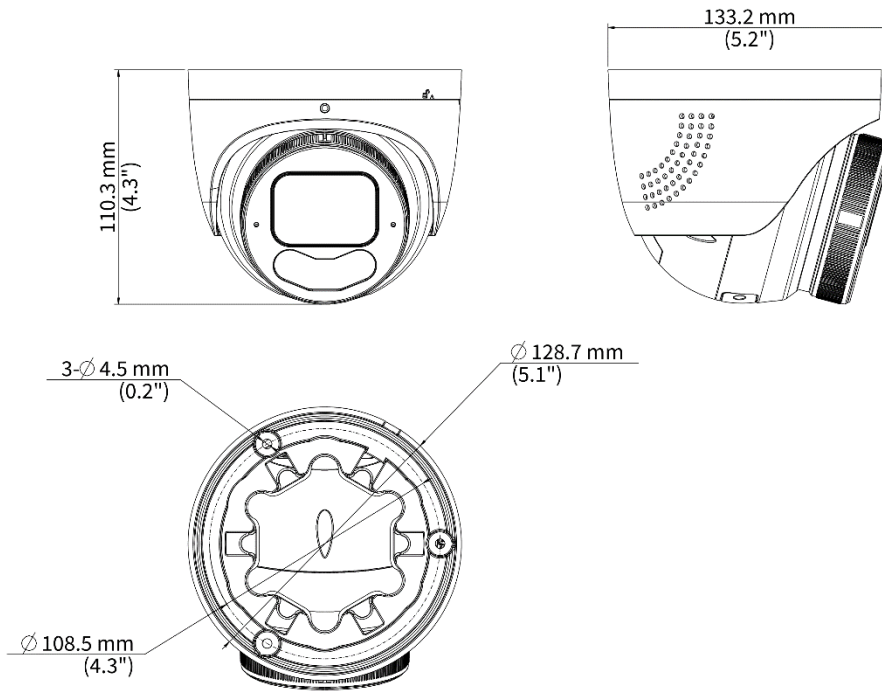

Dimensions

Accessories

TR-JB03-H-IN-V2

Junction Box for Metal Turret Camera(Support wiring from behind)

TR-A01-IN

NPT 3/4" Waterproof Cable Gland

TR-JB07/WM03-F-IN-V2

Wall Mounting Assembling Bracket with Back Hole for 3 Inch Hemisphere

TR-UC08-C-V2

Bullet&Dome Corner Mounting Bracket

TR-WM03-B-IN-V2

Wall Mounting Assembling Bracket for 3 Inch Hemisphere

TR-UP06-IN

Universal Pole Mounting Bracket