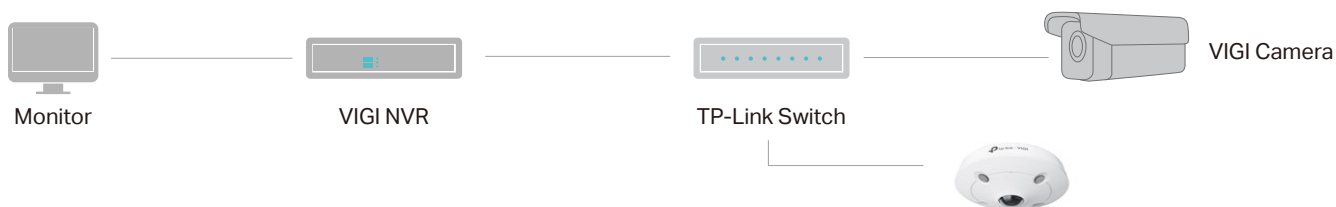

// VIGI Surveillance Solution

The VIGI professional surveillance system by TP-Link is dedicated to protecting the business that you've worked hard to build—whenever, wherever.

Outstanding functions, reliable quality guarantees, and simplified installation work together to ensure your business stays safe and sound.