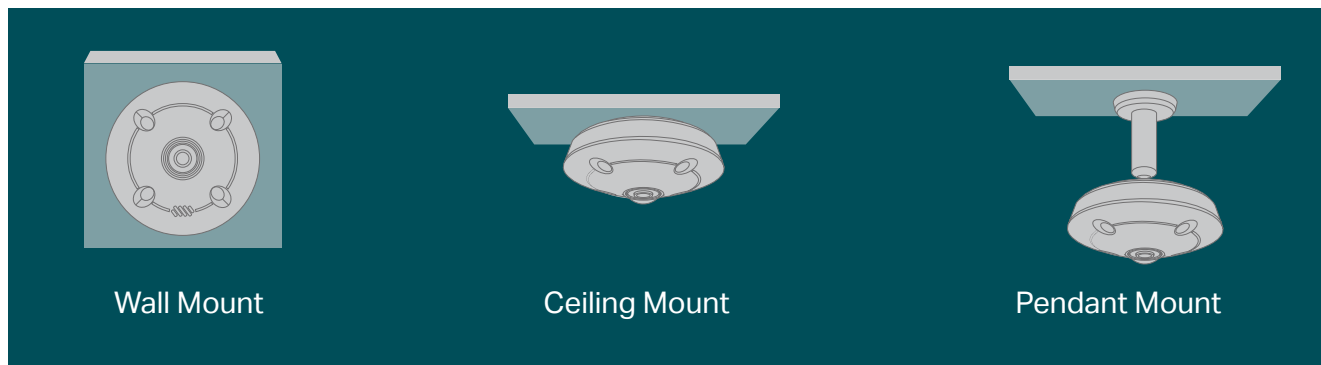

5MP IR Fisheye Network Camera

MODEL: InSight S655I

**360°
Monitoring**

**Multiple Display
Modes**

**Smart
Detection**

**Two Way
Audio**

// 360° Panoramic View

Covers all four corners with a single 360° panoramic view. Perfect for stores, offices, warehouses, and more.

// Smart Detection

Intrusion Detection

Line-Crossing Detection

Abnormal Sound Detection

Region Entering Detection

Region Exiting Detection

// VIGI Surveillance Solution

The VIGI professional surveillance system by TP-Link is dedicated to protecting the business that you've worked hard to build—whenever, wherever.

Outstanding functions, reliable quality guarantees, and simplified installation work together to ensure your business stays safe and sound.

// Flexible Installation

Find the perfect vantage point by simply securing your camera to the ceiling, wall, or pendant.*

// Specifications

Camera	
Product Model	InSight S655l
Image Sensor	1/2.7" Progressive Scan CMOS
Shutter Speed	1/3 to 1/10000 s
Slow Shutter	Yes
Min. Illumination	Color: 0.01 Lux; 0 Lux with IR
Day/Night Mechanism	IR Cut Filter
Day/Night Switch	Unified/ Scheduled/ Auto
Lens	
Focal Length	Fixed Focal Lens
Focal Length	1.44 mm
Aperture	F2.0
FOV	Horizontal FOV: 180°, Vertical FOV: 180°, Diagonal FOV: 180°
Lens Mount	M12*P0.5
DORI Distance	Detect: 28.8 m (94 ft) Observe: 12 m (39 ft) Recognize: 5.7 m (19 ft) Identify: 2.8 m (9 ft)
Illuminator	
IR LED	<ul style="list-style-type: none">• Quantity: 4• Range: 10m• Wavelength: 850nm
White LED	N/A
Illuminator On/Off Control	Auto/Scheduled/Always on/Always off
Video	
Max. Resolution	2560 × 1920