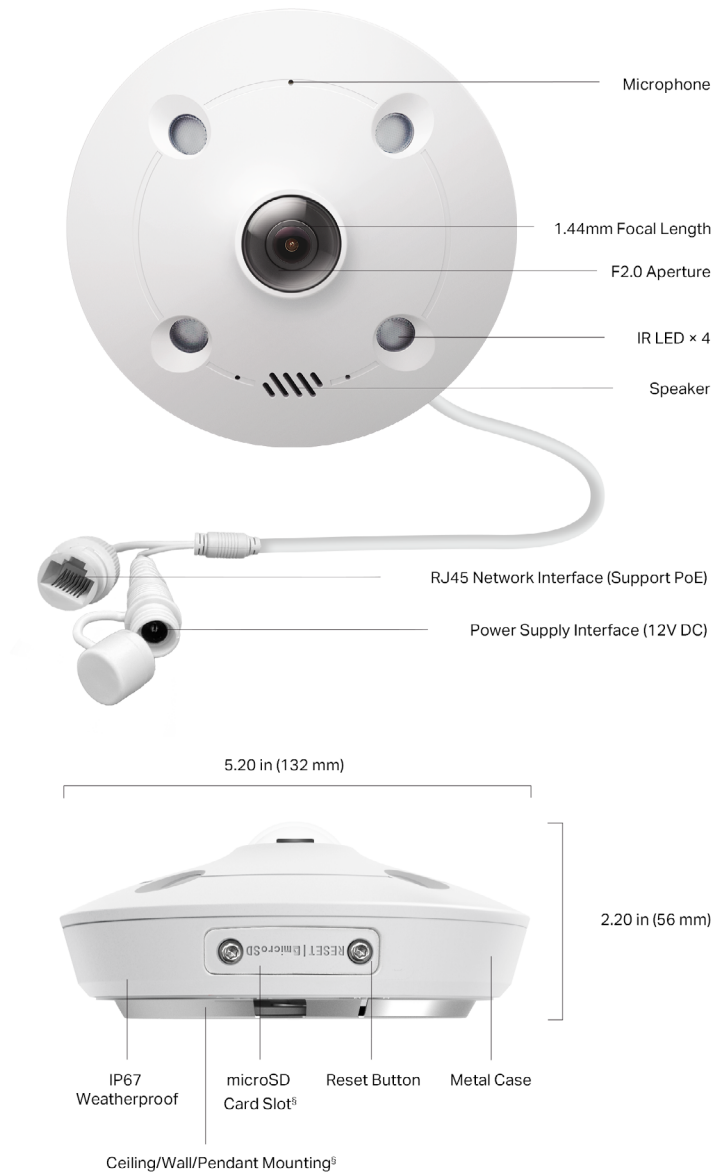

Dimensions

®The microSD card and pendant mounting kits are not included in the package.

*Calculations based on laboratory testing using a 3MP VIGI camera, and an actual performance may vary according to the amount of activity recorded, resolution and other variables.

**The microSD card and pendant mounting kits are not included in the package.

Specifications are subject to change without notice and can be found at www.tp-link.com.

©2024 TP-Link