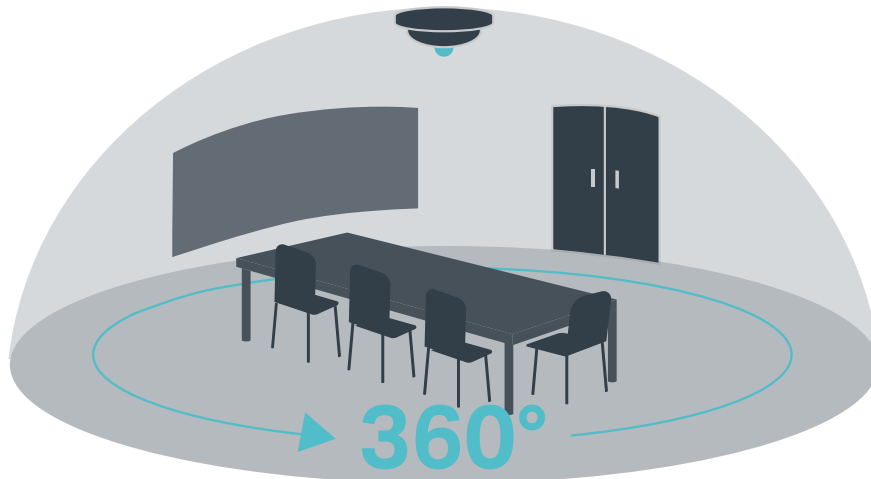

5MP IR Fisheye Network Camera

MODEL: InSight S655I

**360°
Monitoring**

**Multiple Display
Modes**

**Smart
Detection**

**Two Way
Audio**

// 360° Panoramic View

Covers all four corners with a single 360° panoramic view. Perfect for stores, offices, warehouses, and more.

// Specifications

Camera	
Product Model	InSight S655l
Image Sensor	1/2.7" Progressive Scan CMOS
Shutter Speed	1/3 to 1/10000 s
Slow Shutter	Yes
Min. Illumination	Color: 0.01 Lux; 0 Lux with IR
Day/Night Mechanism	IR Cut Filter
Day/Night Switch	Unified/ Scheduled/ Auto
Lens	
Focal Length	Fixed Focal Lens
Focal Length	1.44 mm
Aperture	F2.0
FOV	Horizontal FOV: 180°, Vertical FOV: 180°, Diagonal FOV: 180°
Lens Mount	M12*P0.5
DORI Distance	Detect: 28.8 m (94 ft) Observe: 12 m (39 ft) Recognize: 5.7 m (19 ft) Identify: 2.8 m (9 ft)
Illuminator	
IR LED	<ul style="list-style-type: none">• Quantity: 4• Range: 10m• Wavelength: 850nm
White LED	N/A
Illuminator On/Off Control	Auto/Scheduled/Always on/Always off
Video	
Max. Resolution	2560 × 1920