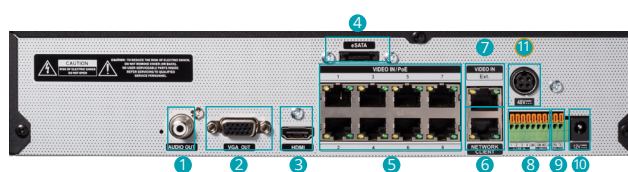

DIMENSIONS

(Unit - mm)

① Audio Port	⑦ Video In / Ext. Port
② VGA Out Port	⑧ Alarm Connection Ports
③ HDMI Out Port	⑨ RS-232 Port
④ eSATA Port	⑩ Power In Port (12V)
⑤ Video In / PoE Ports	⑪ Power In Port (48V)
⑥ Network Port	

ACCESSORIES (OPTIONAL)

* Maximum HDD capacity will be updated as new HDD models become available.
For the most recent information, please check <http://designtool.idisglobal.com/design_tool/product_compatibility.php>