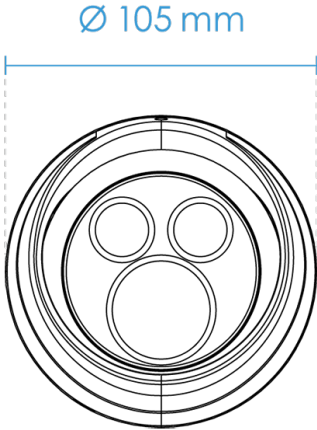

## Camera Features

Image Sensor	1/2.7" Progressive CMOS
Max. Resolution	2560x1920 (5MP)
Lens Type	Fixed-focal
Focal Length	IT9380-H (2.8mm): f = 2.8 mm IT9380-H (3.6mm): f = 3.6 mm
Aperture	F2.0
Iris Type	Fixed iris
Field of View	IT9380-H (2.8mm): 103° (Horizontal) 76° (Vertical) 134° (Diagonal) IT9380-H (3.6mm): 76° (Horizontal) 59° (Vertical) 100° (Diagonal)
Shutter Time	1/5 sec. to 1/32,000 sec.
WDR Technology	WDR Pro
Day/Night	Yes
Removable IR-cut Filter	Yes
IR Illuminators	Built-in IR illuminators, effective up to 30 meters with Smart IR, IR LED*2
Minimum Illumination	0.03 lux @ F2.0 (Color) <0.005 lux @ F2.0 (B/W) 0 lux with IR illumination on
Pan Range	360°
Tilt Range	70°
Rotation Range	360°
Pan/Tilt/Zoom Functionalities	ePTZ: 48x digital zoom (4x on IE plug-in, 12x built-in)
Storage	Seamless Recording to MicroSD/SDHC/SDXC card and recording to network-attached storage (NAS)

## Audio

Audio Capability	One-way Audio
Audio Compression	G.711, G.726
Audio Interface	Built-in microphone
Effective Range	5 meters

# Dimensions