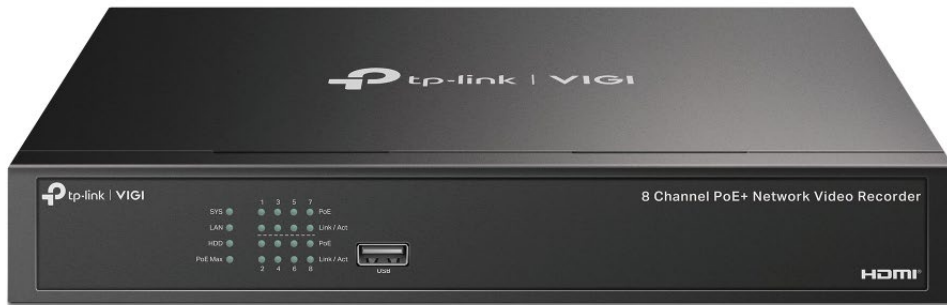

# 8 Channel PoE+ Network Video Recorder

MODEL: VIGI NVR1008H-8MP

## H.265+

**8**  
PoE+ Ports

**113W**  
PoE Budget

Remote Management  
Dedicated VIGI app