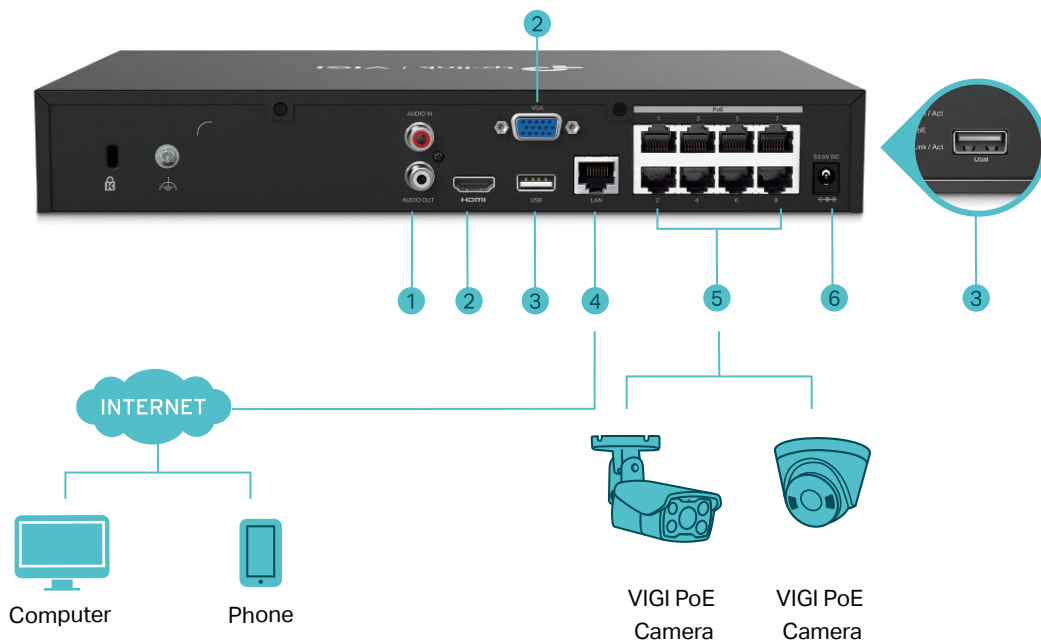

#### Easy Management

Seamlessly manage the NVR and connected cameras via the web UI, NVR UI, VIGI app, and VIGI Security Manager. Customize the management systems to suit your specific needs.

# Network Topology

1. AUDIO IN and AUDIO OUT for Two-Way Audio
2. HDMI and VGA Ports for Video Output
3. Two USB Ports for Mouse, Keyboard, or Mobile Hard Disk Connection\*
4. LAN Port for Ethernet Connection
5. Eight PoE+ Ports to Connet and Power Your Camera
6. Power Supply