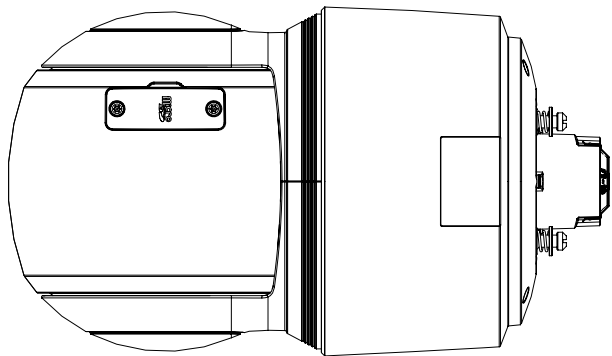

3	XNP-6400RW	
2	XNP-8300RW	
1	XNP-9300RW	'20.05.20
No.	MODEL NAME	DATE

Unit: mm [inch] SCALE: 1/1 Hanwha Techwin