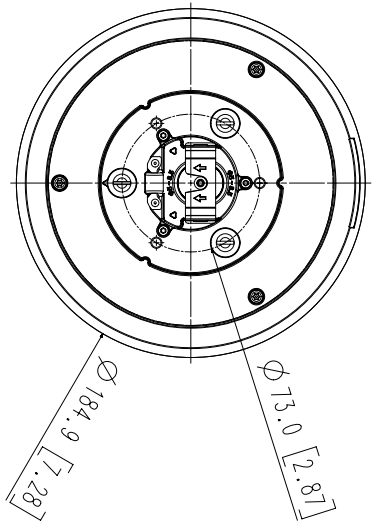

3	XNP-6400RW	
2	XNP-8300RW	
1	XNP-9300RW	'20.05.20
No.	MODEL NAME	DATE

Unit: mm [inch] SCALE: 1/1 Hanwha Techwin