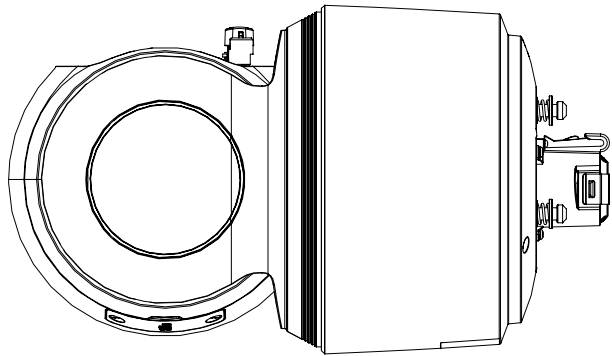

3	XNP-6400RW	
2	XNP-8300RW	
1	XNP-9300RW	'20.05.20
No.	MODEL NAME	DATE

Unit: mm [inch] SCALE: 1/1 Hanwha Techwin