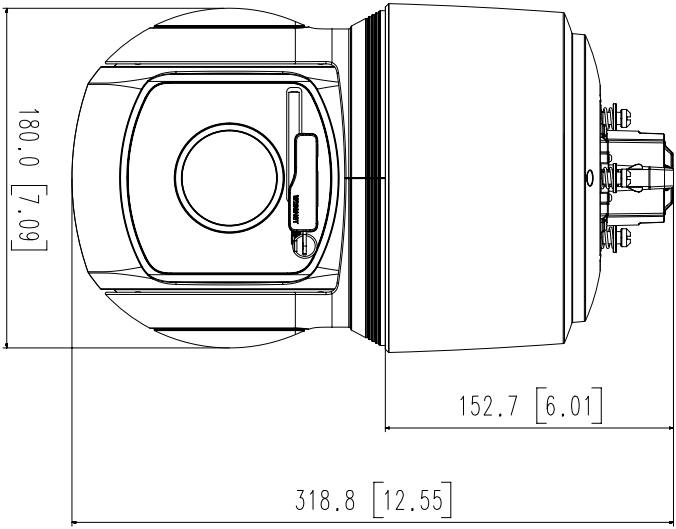

3	XNP-6400RW	
2	XNP-8300RW	
1	XNP-9300RW	'20.05.20
No.	MODEL NAME	DATE

Unit: mm [inch] SCALE: 1/1 Hanwha Techwin