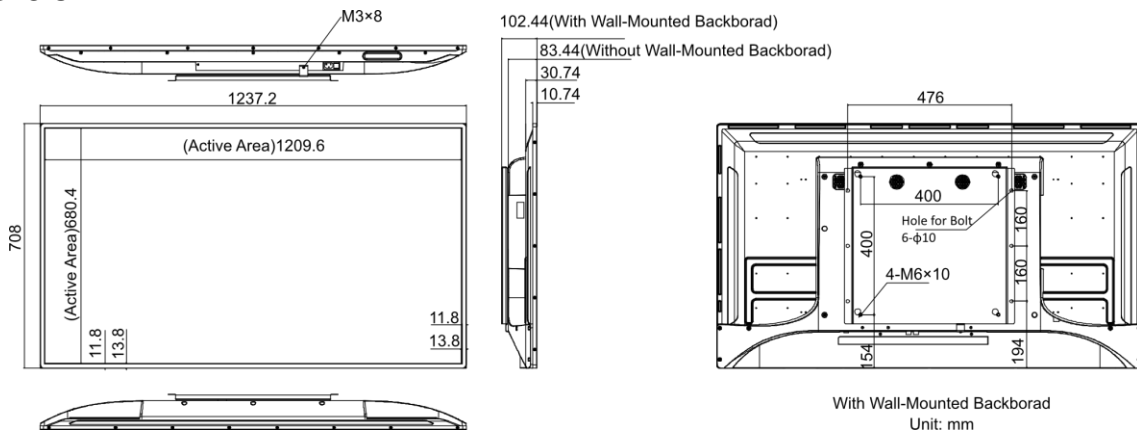

▪ **Dimension**