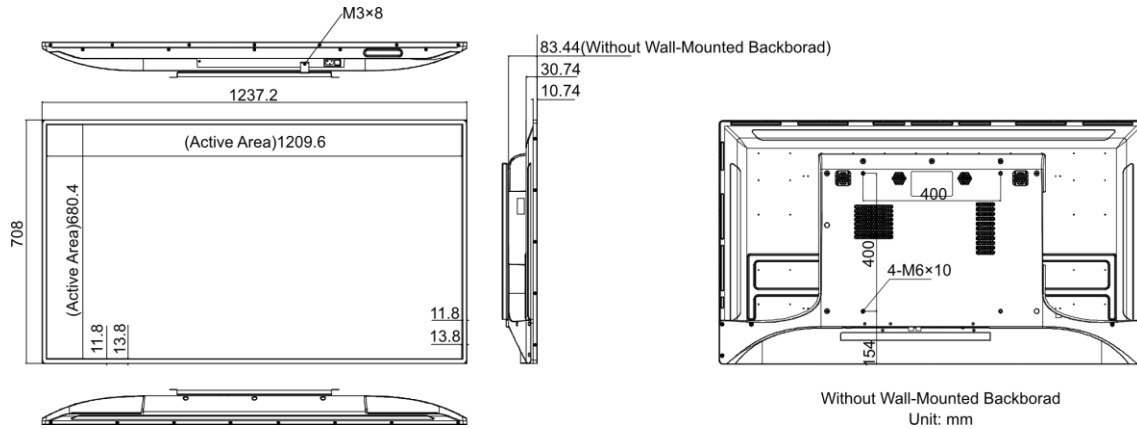

Distributed by

HIKVISION®

Headquarters

No.555 Qianmo Road, Binjiang District,
Hangzhou 310051, China
T +86-571-8807-5998
overseasbusiness@hikvision.com

Hikvision USA
T +1-909-895-0400
sales.usa@hikvision.com

Hikvision Australia
T +61-2-8599-4233
salesau@hikvision.com

Hikvision India
T +91-22-28469900
sales@pramahikvision.com

Hikvision Canada
T +1-866-200-6690
sales.canada@hikvision.com

Hikvision Thailand
T +662-275-9949
sales.thailand@hikvision.com

Hikvision Europe
T +31-23-5542770
sales.eu@hikvision.com

Hikvision Italy
T +39-0438-6902
info.it@hikvision.com

Hikvision Brazil
T +55 11 3318-0050
Latam.support@hikvision.com

Hikvision Turkey
T +90 (216)521 7070- 7074
sales.tr@hikvision.com

Hikvision Malaysia
T +601-7652-2413
sales.my@hikvision.com

Hikvision UK & Ireland
T +01628-902140
sales.uk@hikvision.com

Hikvision South Africa
Tel: +27 (10) 0351172
sale.africa@hikvision.com

Hikvision France
T +33(0)1-85-330-450
info.fr@hikvision.com

Hikvision Kazakhstan
T +7-727-9730667
nikia.panfilov@hikvision.ru

Hikvision Vietnam
T +84-974270888
sales.vt@hikvision.com

Hikvision UAE
T +971-4-4432090
salesme@hikvision.com

Hikvision Singapore
T +65-6684-4718
sg@hikvision.com

Hikvision Spain
T +34-91-737-16-55
info.es@hikvision.com

Hikvision Tashkent
T +99-87-1238-9438
uzb@hikvision.ru

Hikvision Hong Kong
T +852-2151-1761
info.hk@hikvision.com

Hikvision Russia
T +7-495-669-67-99
saleru@hikvision.com

Hikvision Korea
T +82-(0)31-731-8817
sales.korea@hikvision.com

Hikvision Poland
T +48-22-460-01-50
info.pl@hikvision.com

Hikvision Indonesia
T +62-21-2933759
Sales.Indonesia@hikvision.com

Hikvision Colombia
sales.colombia@hikvision.com