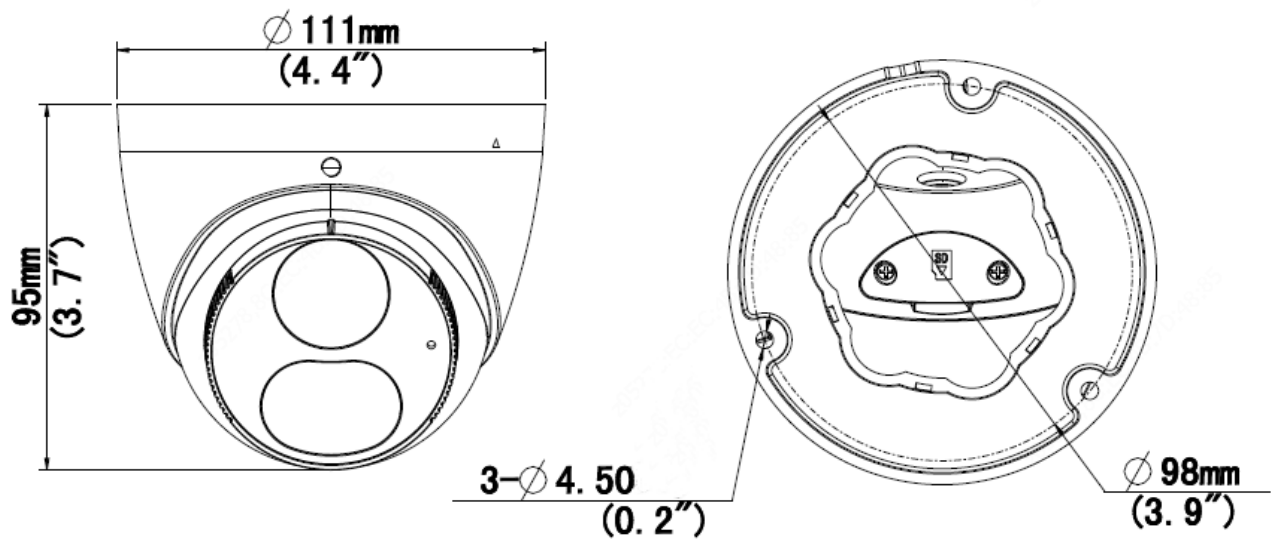

Material	Metal
Working Environment	-30°C ~ 55°C (-22°F ~ 131°F), Humidity: ≤95% RH (non-condensing)
Storage Environment	-30°C ~ 55°C (-22°F ~ 131°F), Humidity: ≤95% RH (non-condensing)
Surge Protection	4KV
Reset Button	N/A
Protection	Ingression protection: IP67

Dimensions

Accessories

www.uniview.com/uniarch

©2021 Zhejiang Uniview Technologies Co., Ltd. All rights reserved.

*Product specifications and availability are subject to change without notice.