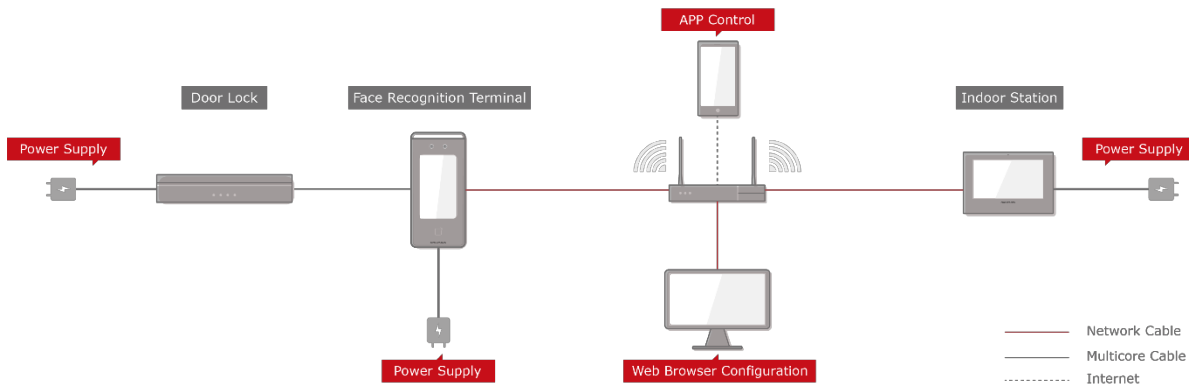

Typical Application

Security
WHOLESALE

Distributed by

HIKVISION®

Headquarters

No.555 Qianmo Road, Binjiang District,
Hangzhou 310051, China
T +86-571-8807-5998
overseasbusiness@hikvision.com

Hikvision USA
T +1-909-895-0400
sales.usa@hikvision.com

Hikvision Australia
T +61-2-8599-4233
salesau@hikvision.com

Hikvision India
T +91-22-28469900
sales@pramahikvision.com

Hikvision Canada
T +1-866-200-6690
sales.canada@hikvision.com

Hikvision Thailand
T +662-275-9949
sales.thailand@hikvision.com

Hikvision Europe
T +31-23-5542770
sales.eu@hikvision.com

Hikvision Italy
T +39-0438-6902
info.it@hikvision.com

Hikvision Brazil
T +55 11 3318-0050
Latam.support@hikvision.com

Hikvision Turkey
T +90 [216]521 7070- 7074
sales.tr@hikvision.com

Hikvision Malaysia
T +601-7652-2413
sales.my@hikvision.com

Hikvision UK & Ireland
T +01628-902140
sales.uk@hikvision.com

Hikvision South Africa
Tel: +27 [10] 0351172
sale.africa@hikvision.com

Hikvision France
T +33[0]1-85-330-450
info.fr@hikvision.com

Hikvision Kazakhstan
T +7-727-9730667
nikia.panfilov@hikvision.ru

Hikvision Vietnam
T +84-974270888
sales.vt@hikvision.com

Hikvision UAE
T +971-4-4432090
salesme@hikvision.com

Hikvision Singapore
T +65-6684-4718
sg@hikvision.com

Hikvision Spain
T +34-91-737-16-55
info.es@hikvision.com

Hikvision Tashkent
T +99-87-1238-9438
uzb@hikvision.ru

Hikvision Hong Kong
T +852-2151-1761
info.hk@hikvision.com

Hikvision Russia
T +7-495-669-67-99
saleru@hikvision.com

Hikvision Korea
T +82-[0]31-731-8817
sales.korea@hikvision.com

Hikvision Poland
T +48-22-460-01-50
info.pl@hikvision.com

Hikvision Indonesia
T +62-21-2933759
Sales.Indonesia@hikvision.com

Hikvision Colombia
sales.colombia@hikvision.com