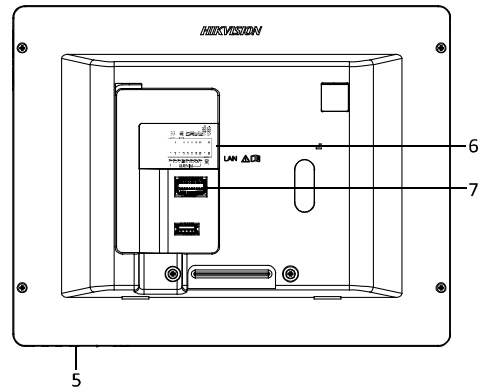

General

Power supply	IEEE802.3af, standard PoE 12 VDC/1 A
Power supply via detector	12 V, 200 mA
Power consumption	≤ 7 W
Working temperature	-10 °C to 55 °C (14 °F to 131 °F)

Working humidity	10% to 90%
Dimensions	180 mm × 140 mm × 22.4 mm (7.09" × 5.51" × 0.88")
Weight	899 g (with packaging) 355 g (without packaging)

Available Model

DS-KIS901-P

Appearance and Interfaces

Face Recognition Terminals

No.	Description	No.	Description
1	Loudspeaker	8	IR Light
2	Micro USB Interface	9	Screen
3	Camera	10	Fingerprint Module
4	IR Light	11	Network Interface
5	Microphone	12	Wiring Terminal
6	Card Presenting Area	13	Tamper
7	White Light	14	Debugging Port

Network Indoor Station

No.	Description	No.	Description
1	Microphone	5	SD Card Slot
2	Unlock Key	6	Network Interface
3	Loudspeaker	7	Power/Alarm Terminal
4	Screen		

Dimension

Face Recognition Terminals

Network Indoor Station