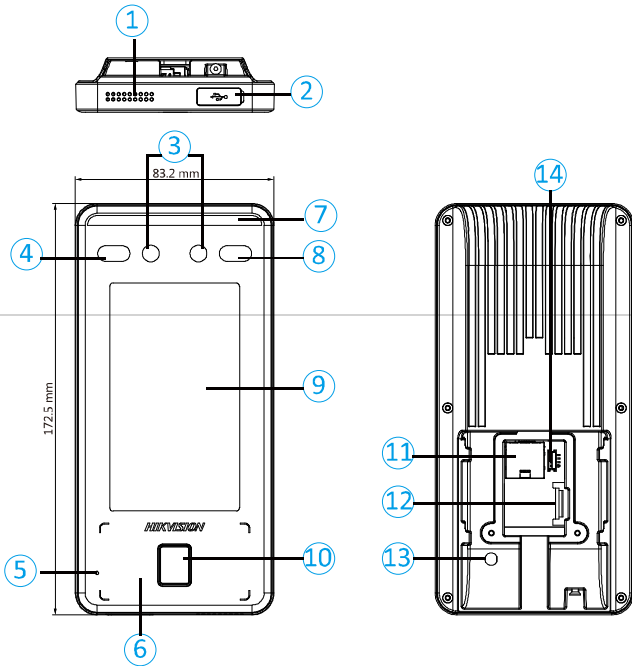

General

Power supply	IEEE802.3af, standard PoE 12 VDC/1 A
Power supply via detector	12 V, 200 mA
Power consumption	≤ 7 W
Working temperature	-10 °C to 55 °C (14 °F to 131 °F)

Working humidity	10% to 90%
Dimensions	180 mm × 140 mm × 22.4 mm (7.09" × 5.51" × 0.88")
Weight	899 g (with packaging) 355 g (without packaging)

Available Model

DS-KIS901-P

Appearance and Interfaces

Face Recognition Terminals

No.	Description	No.	Description
1	Loudspeaker	8	IR Light
2	Micro USB Interface	9	Screen
3	Camera	10	Fingerprint Module
4	IR Light	11	Network Interface
5	Microphone	12	Wiring Terminal
6	Card Presenting Area	13	Tamper
7	White Light	14	Debugging Port

Network Indoor Station

No.	Description	No.	Description
1	Microphone	5	SD Card Slot
2	Unlock Key	6	Network Interface
3	Loudspeaker	7	Power/Alarm Terminal
4	Screen		

Dimension

Face Recognition Terminals

Network Indoor Station