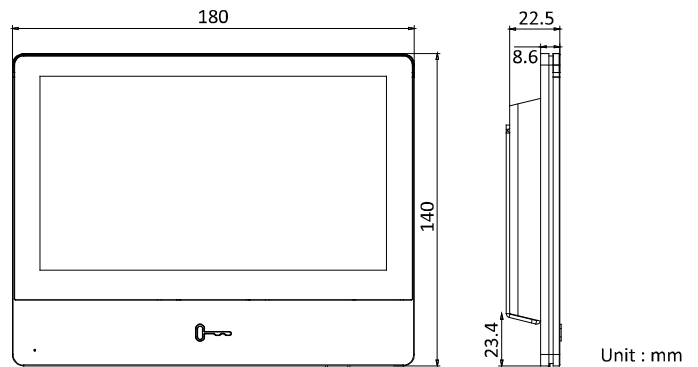

Network Indoor Station

No.	Description	No.	Description
1	Microphone	5	SD Card Slot
2	Unlock Key	6	Network Interface
3	Loudspeaker	7	Power/Alarm Terminal
4	Screen		

Dimension

Face Recognition Terminals

Network Indoor Station