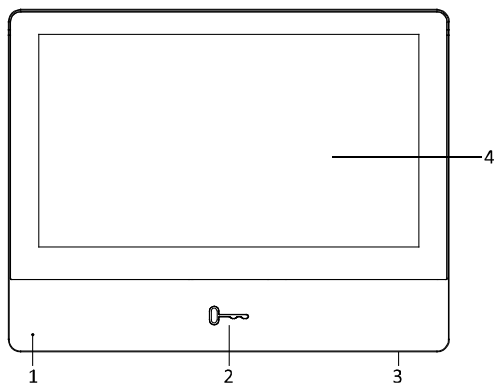

Network Indoor Station