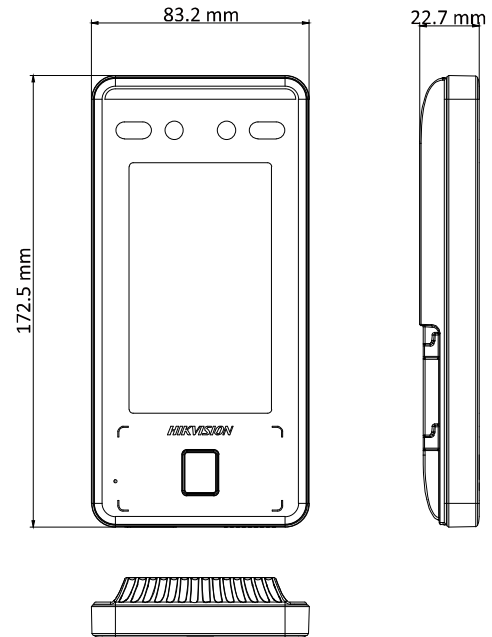

Dimension

Face Recognition Terminals