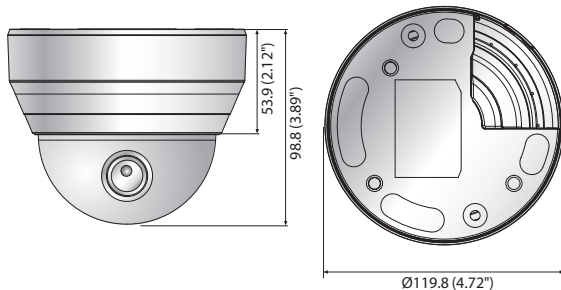

Dimensions

Unit : mm (inch)

Accessories (Optional)

QND-7080R

VIDEO	
Imaging Device	1/3" 4M CMOS
Total Pixels	2,720(H) x 1,536(V)
Effective Pixels	2,688(H) x 1,520(V)
Scanning System	Progressive
Min. Illumination	Colour : 0.15Lux (30IRE), B/W : 0Lux (IR LED on)
S / N Ratio	50dB
LENS	
Focal Length (Zoom Ratio)	2.8 ~ 12mm (4.3x) motorised varifocal
Max. Aperture Ratio	F1.4
Angular Field of View	H : 109.7° ~ 26.0° / V : 60.8° ~ 15.2° / D : 131.3° ~ 30.1°
Focus Control	Simple focus (Motorised V/F) / Manual, Remote control via network
Lens Type	DC auto iris
Mount Type	Board type
PAN / TILT / ROTATE	
Pan / Tilt / Rotate Range	0° ~ 350° / 0° ~ 67° / 0° ~ 355°
OPERATIONAL	
IR Viewable Length	20m (65.62ft)
Camera Title	Off / On (Displayed up to 20 characters per line) - W/W : English / Numeric / Special characters - China : English / Numeric / Special / Chinese characters - Common : Multi-line (Max. 5), Colour (Grey / Green / Red / Blue / Black / White), Transparency, Auto scale by resolution
Day & Night	True Day & Night
Backlight Compensation	Off / BLC / WDR
Wide Dynamic Range	120dB
Digital Noise Reduction	SSNR (Off / On)
Motion Detection	Off / On (4ea polygonal zones)
Privacy Masking	Off / On (6ea rectangular zones)
Gain Control	Off / Low / Middle / High
White Balance	ATW / AWC / Manual / Indoor / Outdoor
LDC (Lens distortion correction)	Off / On (5 levels with min / max)
Electronic Shutter Speed	Minimum / Maximum / Anti flicker
Flip / Mirror	Flip / Mirror / Hallway view
Intelligent Video Analytics	Motion detection with metadata, Tampering, Defocus detection
Alarm I/O	Input 1 / Output 1
Alarm Triggers	Motion detection, Tampering detection, SD card error, NAS error, Alarm input, Defocus detection
Alarm Events	File upload via FTP and E-mail, Local storage recording at event, Notification via E-mail, External output
Pixel Counter	Support (Plug-in viewer only)
NETWORK	
Ethernet	RJ-45 (10/100BASE-T)
Video Compression Format	H.265, H.264, MJPEG
Resolution	2592 x 1520, 2560 x 1440 (16:9), 2304 x 1296, 1920 x 1080, 1280 x 1024, 1280 x 960, 1280 x 720, 1024 x 768, 800 x 600, 800 x 448, 720 x 576, 720 x 480, 640 x 480, 640 x 360, 320 x 240
Max. Framerate	H.265/H.264 : Max. 20fps at 4M, Max. 30fps at 2M all resolutions, MJPEG : Max. 15fps
Smart Codec	WiseStream
Video Quality Adjustment	H.265/H.264 : Target bitrate level control, MJPEG : Quality level control
Bitrate Control Method	H.265/H.264 : CBR or VBR, MJPEG : VBR
Streaming Capability	Multiple streaming (Up to 3 profiles)
Audio In	Selectable (Built-in microphone), Supported voltage: 2.5VDC (4mA), Input impedance: 2K Ohm
Audio Compression Format	G.711 u-law / G.726 selectable G.726 (ADPCM) 8KHz, G.711 8KHz, G.726 : 16Kbps, 24Kbps, 32Kbps, 40Kbps
Audio Communication	Uni-directional audio
IP	IPv4, IPv6
Protocol	TCP/IP, UDP/IP, RTP(UDP), RTP(TCP), RTCP, RTSP, NTP, HTTP, HTTPS, SSL/TLS, DHCP, PPPoE, FTP, SMTP, ICMP, IGMP, SNMPv1/v2c/v3(MIB-2), ARP, DNS, DDNS, QoS, PIM-SM, UPnP, Bonjour
Security	HTTPS(SSL) login authentication, Digest login authentication IP address filtering, User access log, 802.1x authentication
Streaming Method	Unicast / Multicast
Max. User Access	6 users at unicast mode
Storage	micro SD/SDHC/SDXC (Max. 128GB), NAS - Motion images recorded in the SD memory card can be downloaded - Manual recording at local PC
Application Programming Interface	ONVIF Profile S/G, SUNAPI (HTTP API)
Webpage Language	English, Korean, Chinese, French, Italian, Spanish, German, Japanese, Russian, Swedish, Portuguese, Czech, Polish, Turkish, Dutch, Hungary, Greek
Web Viewer	Supported OS : Windows 7, 8.1, 10, Mac OS X 10.9, 10.10, 10.11 Plug-in free Webviewer - Supported Browser : Google Chrome 47, MS Edge 20 Plug-in Webviewer - Supported Browser : MS Explore 11, Mozilla Firefox 43, Apple Safari 9 * Mac OS X only
Central Management Software	SmartViewer
ENVIRONMENTAL	
Operating Temperature / Humidity	-10°C ~ +55°C (+14°F ~ +131°F) / Less than 90% RH
Storage Temperature / Humidity	-30°C ~ +60°C (-22°F ~ +140°F) / Less than 90% RH
ELECTRICAL	
Input Voltage / Current	PoE (IEEE802.3af, Class3) / 12V DC
Power Consumption	Max. 7.2W (PoE), Max. 6.4W (12V DC)
MECHANICAL	
Colour / Material	Ivory / Plastic
Dimensions (WxH)	Ø119.8 x 98.8mm (Ø4.72" x 3.89")
Weight	355g (0.78 lb)