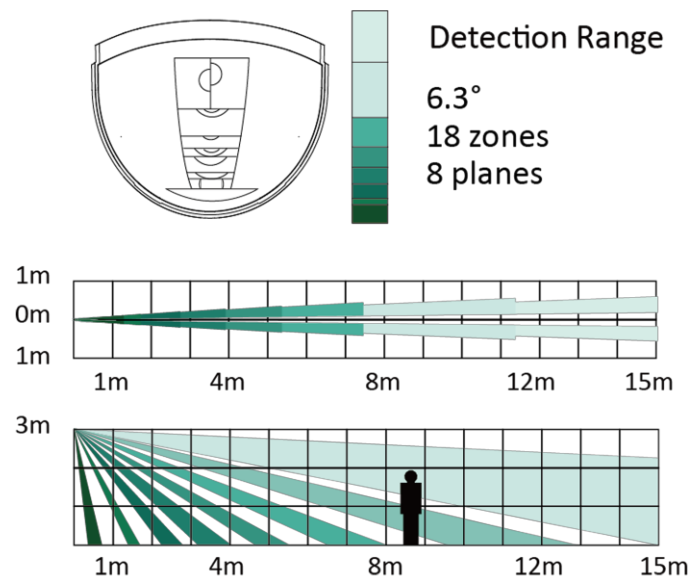

DS-PDC15-EG2-WB
Wireless PIR Curtain Detector

DS-PDC15-EG2-WE is a two-way wireless detector featuring a solid curtain coverage up to 15m length by 3.6m height, it suitable for perimeter protection by setting up detection "curtain" walls or windows.

▫ **Key Features**

- Long range with narrow angle detection
- Fully remote configurable through App
- Multiple enrollment method and easy installation design
- Easy replaceable battery with PCB protected
- Frequency hopping against jamming for reliable transmission

Lens Diagram

Specification

Detection Performance	
Detection Method	Passive Infrared
Sensor Model	SFG321-711
Detection Range	15m
Detection Angle	6.3°
Detection Zones	18
Detectable Speed	0.3 to 2m/s
Pet Immunity	None
White Light Filter	6500lux
Digital Temperature Compensation	Support
Creep Zone Protection	Support
Feature	
Digital Processing	Support
Sealed Optics	Support
Tamper Protection	Front,Rear
Environment Temperature Indicator	Support
Signal Strength Indicator	Support
Interface	
Power Switch	Power Up Enrolling
LED Indicator	Blue(Alarm)
Transmission	
Transmission Technology	Tri-X Wireless
Transmission Method	Two-Way RF Wireless
Transmission Frequency	433MHz
Transmission Security	AES-128 Encryption
Transmission Range(Free Space)	1.2Km