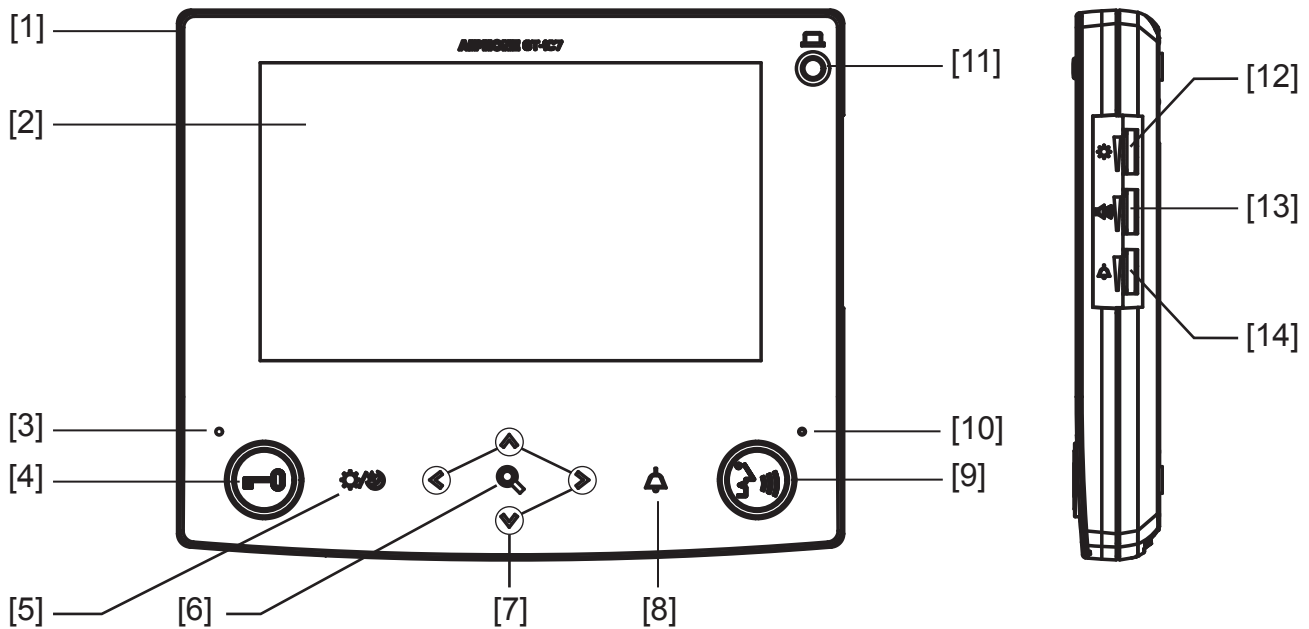

GT-1C7

7" Video Tenant Station

FEATURE CALL-OUT

FEATURE CALL-OUT DEFINITIONS

- [1] Speaker (on back of unit)
- [2] Color LCD video screen
- [3] Status indicator (orange)
- [4] Door release button and indicator (green)
- [5] Adjust button
- [6] Zoom/Wide button
- [7] PanTilt buttons
- [8] Concierge/security guard call/light button
- [9] Talk/Off button & indicator (orange)
- [10] Microphone
- [11] Option button
- [12] Screen brightness control (0-10)
- [13] Receive volume control (0-10)
- [14] Call tone volume control (0-10)

SPECIFICATIONS

- Power Source: 24V DC, supplied from GT-BC
- Communication: Hands-free or Push-to-talk
- Screen: 7 inch TFT color LCD
- Mounting: Surface wall mount
- Temperature: 32-104°F (0-40°C)
- Dimensions: 6-½" H x 7-⅞" W x 1" D
- Weight: Approx. 1.25 lbs (570g)