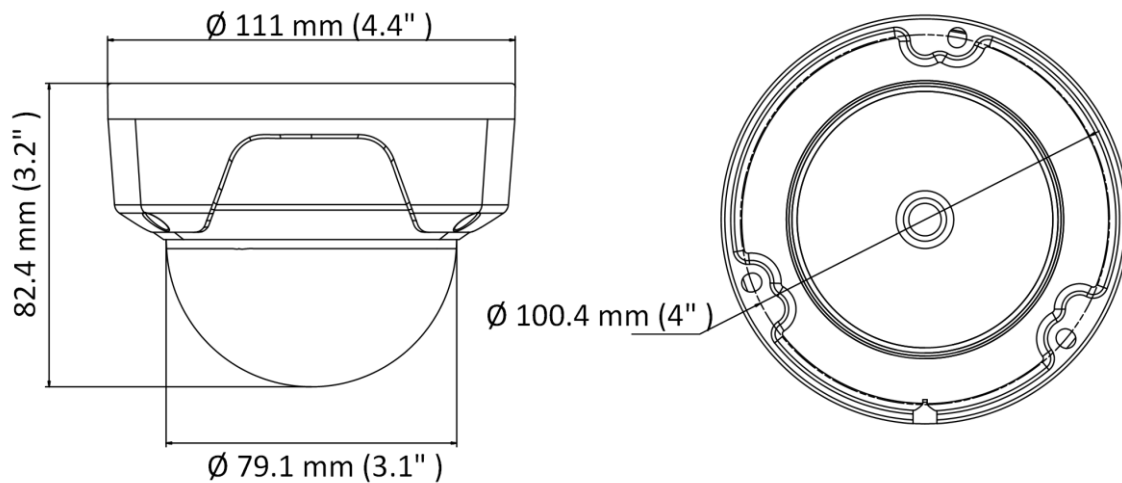

<b>IR</b>	
IR Range	Up to 30 m
Wavelength	850 nm
<b>Interface</b>	
Communication Interface	1 RJ45 10M/100M self-adaptive Ethernet port
<b>General</b>	
Power Supply	12 VDC $\pm$ 25% PoE: 802.3af, Class 3
Power Consumption and Current	12 VDC, 0.4 A, max. 5 W PoE (802.3af, 36 V to 57 V), 0.20 A to 0.15 A, max. 6.5 W
Material	Aluminum alloy body
Dimensions	Camera: $\varnothing$ 111 mm $\times$ 82.4 mm ( $\varnothing$ 4.4" $\times$ 3.2") With package: 134 mm $\times$ 134 mm $\times$ 108 mm (5.3" $\times$ 5.3" $\times$ 4.3")
Weight	Without –M model: Camera: approx. 360 g (0.8 lb.) With package: approx. 560 g (1.2 lb.) –M model: Camera: approx. 430 g (0.9 lb.) With package: approx. 620 g (1.4 lb.)
Protection Level	IP67 (IEC 60529-2013), IK10 (IEC 62262:2002)
Operating Condition	-30 °C to 60 °C (-22 °F to 140 °F). Humidity 95% or less (non-condensing)
<b>Compression Standard</b>	
H.264+	Main stream supports
H.265+	Main stream supports
H.264 Type	Baseline Profile/Main Profile/High Profile
Video Compression	Main stream: H.265/H.264 Sub-stream: H.265/H.264/MJPEG
H.265 Type	Main Profile
Video Bit Rate	32 Kbps to 8 Mbps
<b>Smart Feature-set</b>	
Region of Interest	1 fixed region for main stream
<b>General</b>	
Web Client Language	English, Ukrainian

### ▪ Available Model

IPC-D140H (2.8/4 mm)

IPC-D140H-M (2.8/4 mm)

## Dimension

Unit: mm (inch)