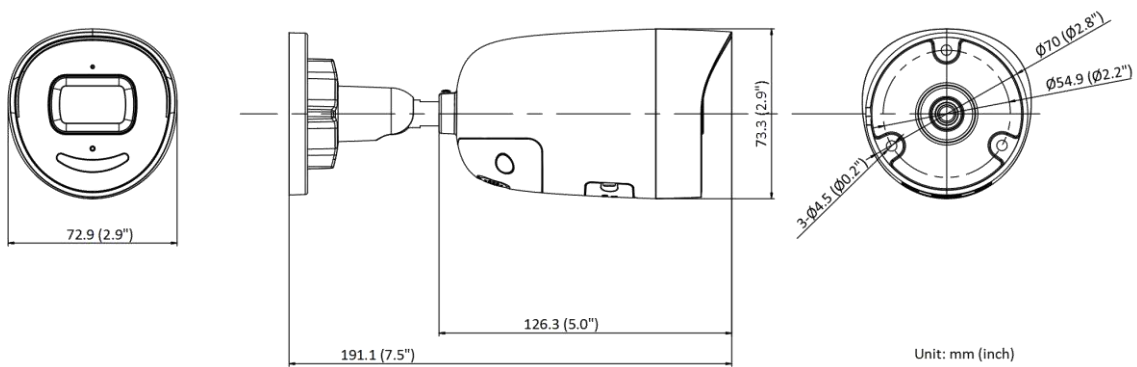

Dimension

Accessory

DS-1280ZJ-XS

Junction Box

Distributed by

HIKVISION

Headquarters

No.555 Qianmo Road, Binjiang District,
Hangzhou 310051, China
T +86-571-8807-5998
overseasbusiness@hikvision.com

Hikvision USA
T +1-909-895-0400
sales.usa@hikvision.com

Hikvision Australia
T +61-2-8599-4233
salesau@hikvision.com

Hikvision India
T +91-22-28469900
sales@pramahikvision.com

Hikvision Canada
T +1-866-200-6690
sales.canada@hikvision.com

Hikvision Thailand
T +662-275-9949
sales.thailand@hikvision.com

Hikvision Europe
T +31-23-5542770
sales.eu@hikvision.com

Hikvision Italy
T +39-0438-6902
info.it@hikvision.com

Hikvision Brazil
T +55 11 3318-0050
Latam.support@hikvision.com

Hikvision Turkey
T +90 (216)521 7070- 7074
sales.tr@hikvision.com

Hikvision Malaysia
T +601-7652-2413
sales.my@hikvision.com

Hikvision UK & Ireland
T +01628-902140
sales.uk@hikvision.com

Hikvision South Africa
Tel: +27 (0) 0351172
sale.africa@hikvision.com

Hikvision France
T +33(0)1-85-330-450
info.fr@hikvision.com

Hikvision Kazakhstan
T +7-727-9730667
nikia.panfilov@hikvision.ru

Hikvision Vietnam
T +84-974270888
sales.vt@hikvision.com

Hikvision UAE
T +971-4-4432090
salesme@hikvision.com

Hikvision Singapore
T +65-6684-4718
sg@hikvision.com

Hikvision Spain
T +34-91-737-16-55
info.es@hikvision.com

Hikvision Tashkent
T +99-87-1238-9438
uzb@hikvision.ru

Hikvision Hong Kong
T +852-2151-1761
info.hk@hikvision.com

Hikvision Russia
T +7-495-669-67-99
saleru@hikvision.com

Hikvision Korea
T +82-(0)31-731-8817
sales.korea@hikvision.com

Hikvision Poland
T +48-22-460-01-50
info.pl@hikvision.com

Hikvision Indonesia
T +62-21-2933759
Sales.Indonesia@hikvision.com