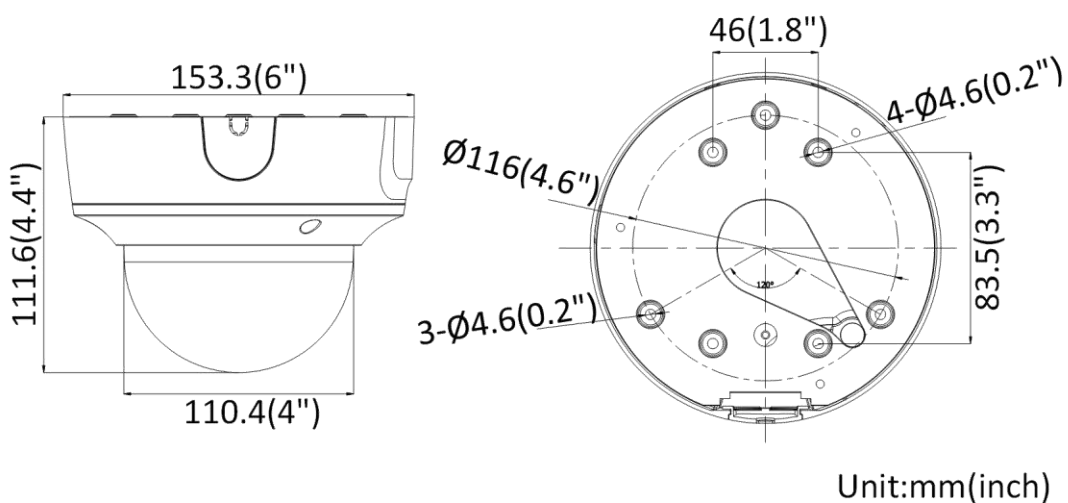

Startup and Operating Conditions	-30 °C to 60 °C (-22 °F to 140 °F), humidity 95% or less (non-condensing)
Storage Conditions	-30 °C to 60 °C (-22 °F to 140 °F), humidity 95% or less (non-condensing)
Power Supply	12 VDC ± 25%, Φ 5.5 mm coaxial power plug; reverse polarity protection; PoE (802.3af, class 3)
Power Consumption and Current	12 VDC, 0.9 A, max. 10.8 W; PoE (802.3af, 36 V to 57 V), 0.4 A to 0.2 A, max. 12.9 W
Material	Metal
Dimensions	Camera: Φ 153.3 × 111.6 mm (Φ 6" × 4.4") With package: 244 × 174 × 173 mm (9.6" × 6.9" × 6.8")
Weight	Camera: approx. 860 g (1.9 lb.) With package: approx. 1440 g (3.2 lb.)
Approval	
EMC	FCC (47 CFR Part 15, Subpart B); CE-EMC (EN 55032: 2015, EN 61000-3-2: 2014, EN 61000-3-3: 2013, EN 50130-4: 2011 +A1: 2014); RCM (AS/NZS CISPR 32: 2015); IC (ICES-003: Issue 6, 2016); KC (KN 32: 2015, KN 35: 2015)
Safety	UL (UL 60950-1); CB (IEC 60950-1:2005 + Am 1:2009 + Am 2:2013); CE-LVD (EN 60950-1:2005 + Am 1:2009 + Am 2:2013); BIS (IS 13252(Part 1):2010+A1:2013+A2:2015); LOA (IEC/EN 60950-1)
Chemistry	CE-RoHS (2011/65/EU); WEEE (2012/19/EU); Reach (Regulation (EC) No 1907/2006)
Protection	Ingress protection: IP67 (IEC 60529-2013), IK10(IEC 62262:2002)

* Listed resolutions are only selectable options. It does not mean that all streams can work at their maximum resolution at the same time.

Available Model

DS-2CD2786G2T-IZS (2.8 to 12 mm)

Dimension

Accessory