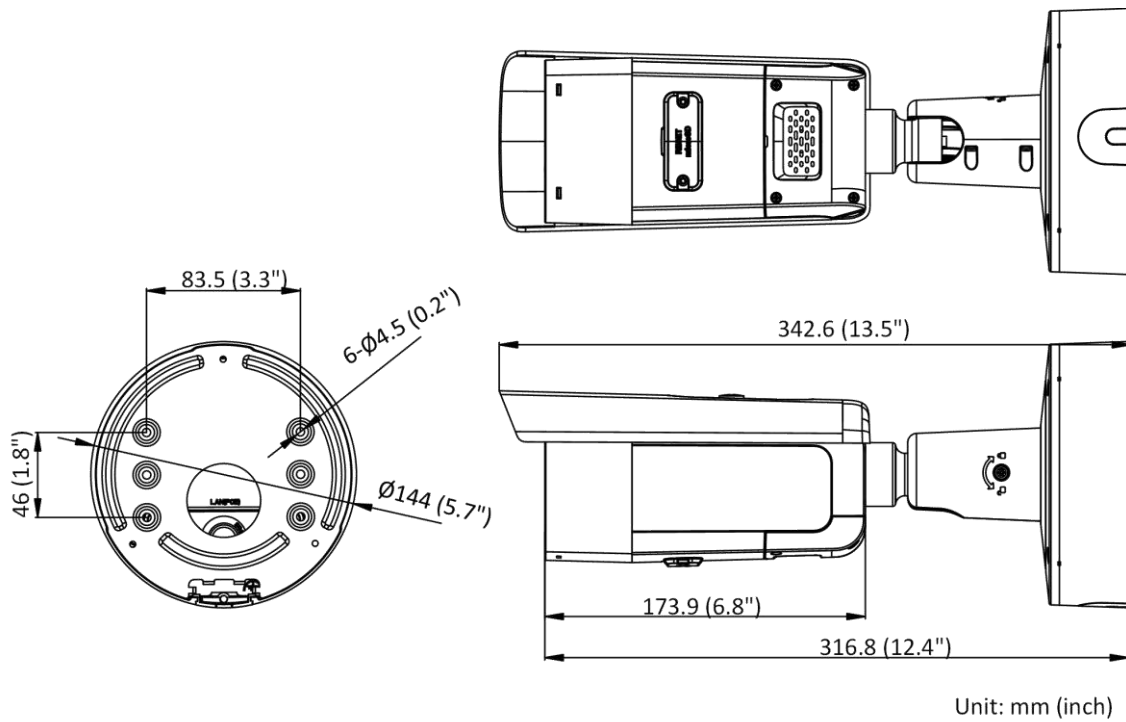

▪ **Dimension**

▪ **Accessory**

DS-1476ZJ-SUS
Corner Mount