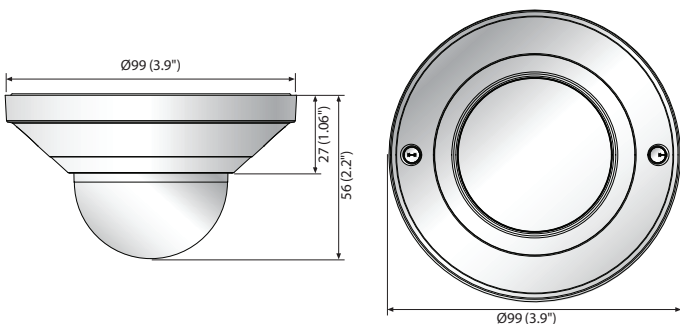

## Key Features

- Max. 5Megapixel (2592 x 1944) resolution
- 2.8mm/4mm fixed lens
- 0.15Lux (Color), WDR (120dB)
- Max. 30fps@5MP (H.265 / H.264)
- H.265, H.264, MJPEG codec support, Multiple streaming
- Tampering, Motion detection, Defocus detection
- Micro SD / SDHC / SDXC memory slot (Max. 128GB)
- Hallway view, WiseStream II support
- LDC, PoE

## Dimensions

Unit: mm (inch)