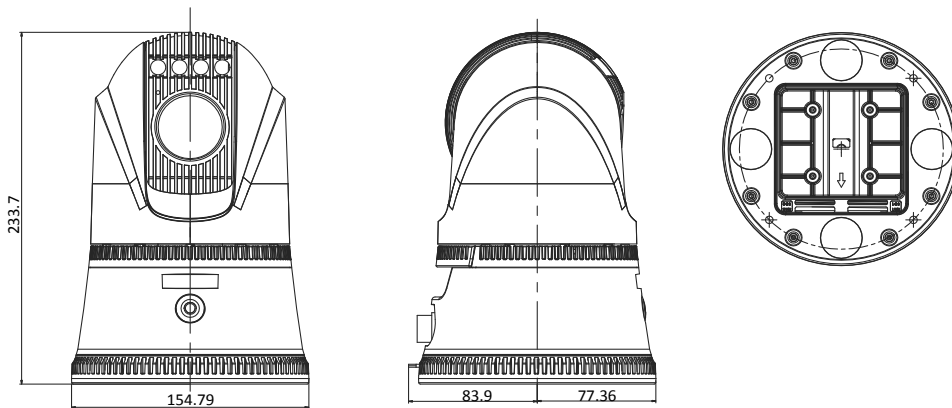

Available Model

DS-MH6171I

Dimensions

Unit: mm

Accessories