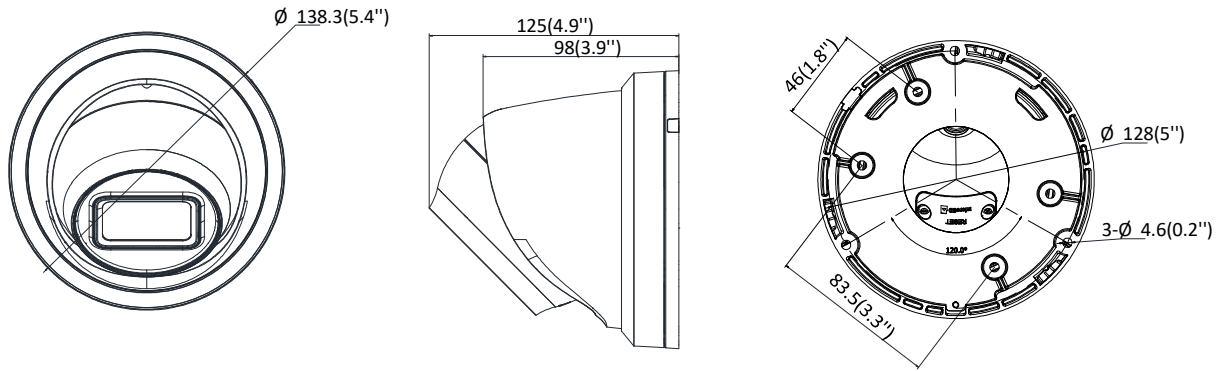

Dimensions

Unit: mm

Accessories

DS-1273ZJ-140
Wall Mount

DS-1280ZJ-DM21
Junction Box

DS-1280ZJ-DM21(Black)
Junction Box