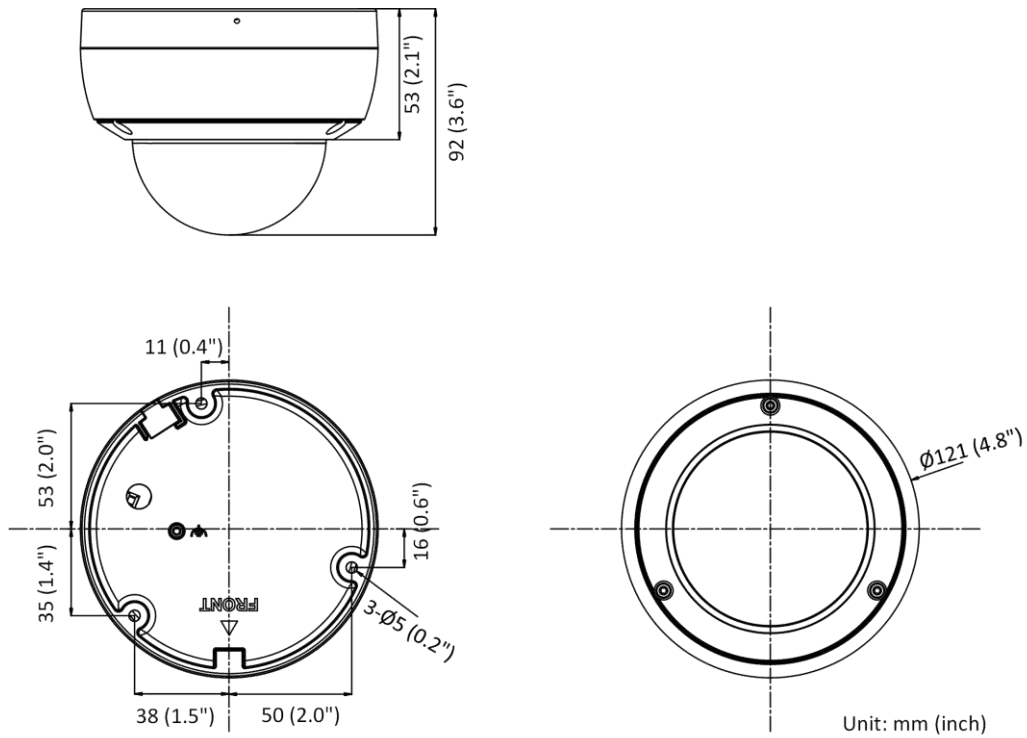

▪ **Dimension**

▪ **Accessory**

DS-1276ZJ-SUS
Corner Mount