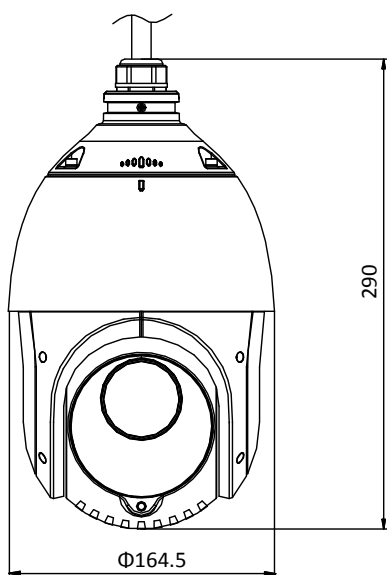

Protection Level	IP66 Standard, 4000V Lightning Protection, Surge Protection and Voltage Transient Protection
Material	ADC 12, PC, PC+10% GF
Dimensions	Φ 164.5 mm × 290 mm (Φ 6.48" × 11.42")
Weight	Approx. 2 kg (4.41 lb)

DORI	Detect	Observe	Recognize	Identify
Definition	25 px/m	63 px/m	125 px/m	250 px/m
Distance (Tele)	1600.0 m (5249.3 ft)	634.9 m (2083.1 ft)	320.0 m (1049.9 ft)	160.0 m (524.9 ft)

Available Model

DS-2DE4225IW-DE (E), 12 VDC & PoE+ (802.3 at, class4)

Dimensions

Unit: mm

Accessory

Included:

ASW0081-1220002W
Power adapter

DS-1618ZJ
Wall Mount

Optional:

DS-1602ZJ
Wall Mount