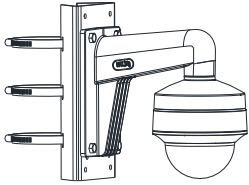

Specification

Camera	
Image Sensor	5 megapixel progressive scan CMOS
Signal System	PAL/NTSC
Resolution	2560 (H) × 1944 (V)
Min. Illumination	Color: 0.003 Lux @ (F1.2, AGC ON), 0 Lux with IR
Frame Rate	TVI: 2 MP@25fps, 2 MP@30fps, 4 MP@25fps, 4 MP@30fps, 5 MP@20fps AHD: 4 MP@25fps, 4 MP@30fps, 5 MP@20fps CVI: 4 MP@25fps, 4 MP@30fps CVBS: PAL, NTSC
Shutter Time	PAL: 1/25 s to 1/50, 000 s NTSC: 1/30 s to 1/50, 000 s
Lens	2.7 mm to 13.5 mm motorized varifocal lens
Horizontal Field of View	92.3° to 29.3°
Lens Mount	Φ 14
Day & Night	IR cut filter
Angle Adjustment	Pan: 0° to 340°; Tilt: 0° to 75°; Rotate: 0° to 355°
Synchronization	Internal synchronization
WDR (Wide Dynamic Range)	≥ 130 dB
Menu	
AGC	Yes
D/N Mode	Auto/Color/BW (Black and White)
White Balance	Auto/Manual
BLC (Backlight Compensation)	Yes
WDR	Yes
3D DNR	Level 1 to 9
Privacy Mask	4 programmable privacy masks
Motion Detection	4 programmable areas
Language	English
Functions	Brightness, Sharpness, 3D DNR, Mirror, Smart IR
Interface	
Video Output	1 HD analog output
Switch Button	TVI/AHD/CVI/CVBS
General	
Operating Conditions	-40 °C to 50 °C (-40 °F to 122 °F), humidity: 90% or less (non-condensing)
Power Supply	-A: 9.6 VDC to 14.4 VDC; 19.2 VAC to 28.8 VAC
Power Consumption	-A: Max. 8 W
Material	Plastic
IR Range	Up to 60 m
Communication	Up the coax, Protocol: HIKVISION-C (TVI output)
Dimensions	Φ 136 mm × 101.9 mm (Φ 5.35" × 4.01")
Weight	Approx. 430 g (0.95 lb.)

Order Model

DS-2CE56H8T-AITZF

Dimension

Accessory

DS-1275ZJ-SUS
Vertical Pole Mount

DS-1273ZJ-130B
Wall Mount

DS-1276ZJ-SUS
Corner Mount

DS-1271ZJ-130
Pendant Mount