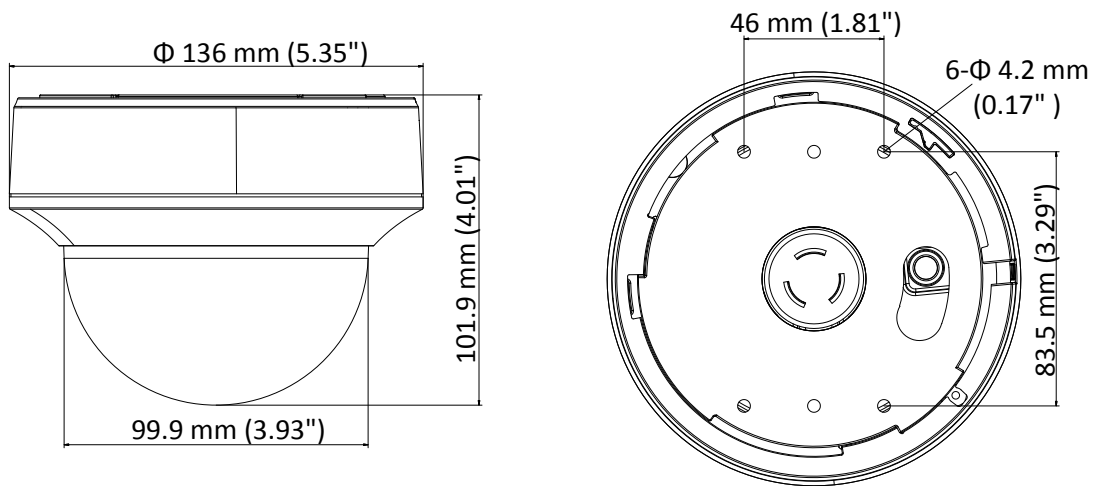

DS-2CE56H8T-AITZF 5 MP Ultra-Low Light Camera

Key Feature

- 5 MP high performance CMOS
- Auto focus
- 2560 × 1944 resolution
- 2.7 mm to 13.5 mm motorized varifocal lens
- EXIR 2.0, smart IR, up to 60 m IR distance
- OSD menu, 3D DNR, 130 dB true WDR
- 4 in 1 video output (switchable TVI/AHD/CVI/CVBS)
- Up the coax (HIKVISION-C)

Specification

Camera	
Image Sensor	5 megapixel progressive scan CMOS
Signal System	PAL/NTSC
Resolution	2560 (H) × 1944 (V)
Min. Illumination	Color: 0.003 Lux @ (F1.2, AGC ON), 0 Lux with IR
Frame Rate	TVI: 2 MP@25fps, 2 MP@30fps, 4 MP@25fps, 4 MP@30fps, 5 MP@20fps AHD: 4 MP@25fps, 4 MP@30fps, 5 MP@20fps CVI: 4 MP@25fps, 4 MP@30fps CVBS: PAL, NTSC
Shutter Time	PAL: 1/25 s to 1/50, 000 s NTSC: 1/30 s to 1/50, 000 s
Lens	2.7 mm to 13.5 mm motorized varifocal lens
Horizontal Field of View	92.3° to 29.3°
Lens Mount	Φ 14
Day & Night	IR cut filter
Angle Adjustment	Pan: 0° to 340°; Tilt: 0° to 75°; Rotate: 0° to 355°
Synchronization	Internal synchronization
WDR (Wide Dynamic Range)	≥ 130 dB
Menu	
AGC	Yes
D/N Mode	Auto/Color/BW (Black and White)
White Balance	Auto/Manual
BLC (Backlight Compensation)	Yes
WDR	Yes
3D DNR	Level 1 to 9
Privacy Mask	4 programmable privacy masks
Motion Detection	4 programmable areas
Language	English
Functions	Brightness, Sharpness, 3D DNR, Mirror, Smart IR
Interface	
Video Output	1 HD analog output
Switch Button	TVI/AHD/CVI/CVBS
General	
Operating Conditions	-40 °C to 50 °C (-40 °F to 122 °F), humidity: 90% or less (non-condensing)
Power Supply	-A: 9.6 VDC to 14.4 VDC; 19.2 VAC to 28.8 VAC
Power Consumption	-A: Max. 8 W
Material	Plastic
IR Range	Up to 60 m
Communication	Up the coax, Protocol: HIKVISION-C (TVI output)
Dimensions	Φ 136 mm × 101.9 mm (Φ 5.35" × 4.01")
Weight	Approx. 430 g (0.95 lb.)

Order Model

DS-2CE56H8T-AITZF

Dimension

Accessory

DS-1275ZJ-SUS
Vertical Pole Mount

DS-1273ZJ-130B
Wall Mount

DS-1276ZJ-SUS
Corner Mount

DS-1271ZJ-130
Pendant Mount