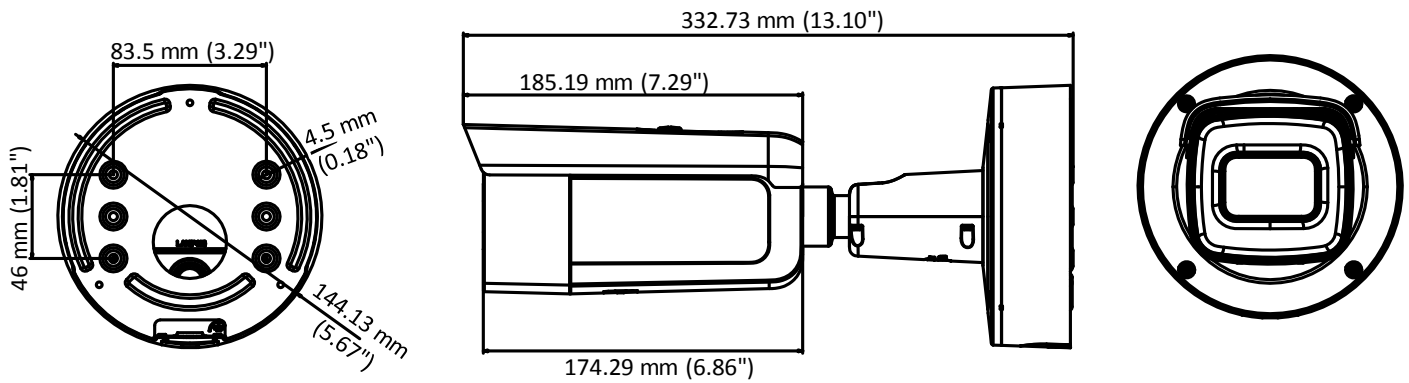

Available Model:

DS-2CD2685FWD-IZS

Dimensions