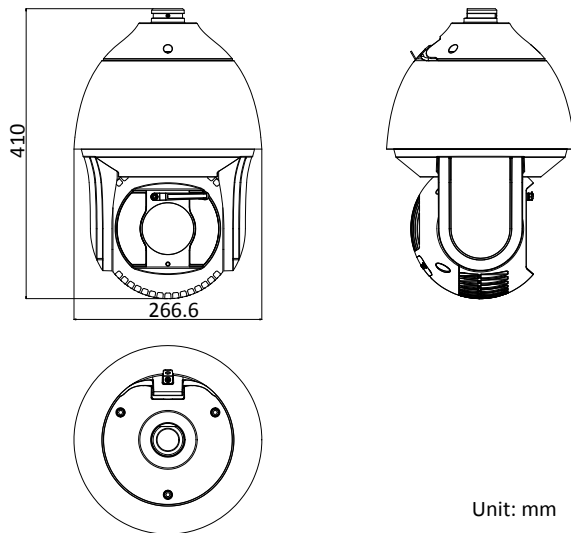

Order Model

DS-2DF8836IX-AEL, without wiper, 24 VAC & Hi-PoE

DS-2DF8836IX-AELW, with wiper, 24 VAC & Hi-PoE

Dimensions

Unit: mm