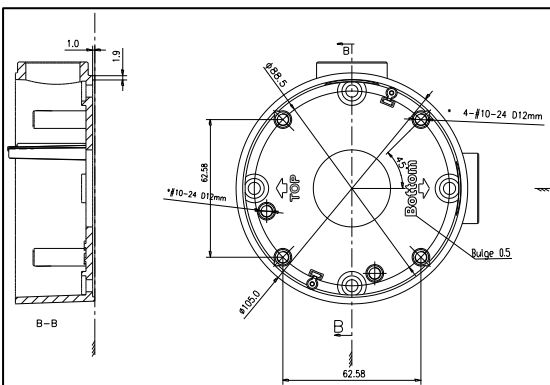

DS-1260ZJ

Junction Box for Bullet Camera

Features:

- Aluminum alloy material with surface spray treatment

Dimension:

Order Model:

DS-1260ZJ

Parameter:

Model	DS-1260ZJ
Parameters	Junction Box for Bullet Camera
Appearance	Hikvision White
Material	Aluminum Alloy
Dimension	Φ 88.5 × 36 mm
Weight	248 g (0.55 lb.)

Notice:

- The bracket should be installed on flat wall
- Waterproof rubber is necessary for outdoor application
- The wall must be capable of supporting over 3 times as much as the total weight of the camera and the mount.
- The maximum load capacity of the bracket is 4.5 kg

Note: The actual dome camera may vary from the picture above.