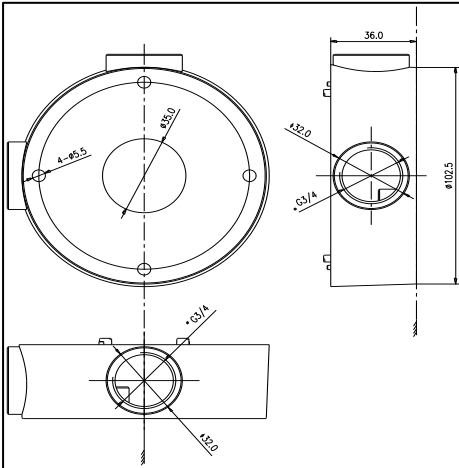

DS-1260ZJ

Junction Box for Bullet Camera

Features:

- Aluminum alloy material with surface spray treatment

Dimension:

Order Model:

DS-1260ZJ

Parameter:

Model	DS-1260ZJ
Parameters	Junction Box for Bullet Camera
Appearance	Hikvision White
Material	Aluminum Alloy
Dimension	Φ 88.5 × 36 mm
Weight	248 g (0.55 lb.)

Notice:

- The bracket should be installed on flat wall
- Waterproof rubber is necessary for outdoor application
- The wall must be capable of supporting over 3 times as much as the total weight of the camera and the mount.
- The maximum load capacity of the bracket is 4.5 kg

Note: The actual dome camera may vary from the picture above.