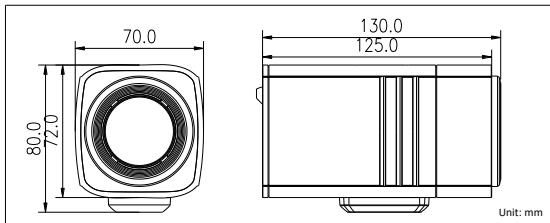

Model for Ordering:

Accessories:

Parameters:

Model	DS-2ZCN3007
Parameters	30X 2.1 Megapixel 1/2.8" CMOS ICR Day/Night Network HD Zoom Camera
Camera	
Image Sensor	1/2.8" Progressive Scan CMOS
Resolution	50HZ:25fps(1920x1080) 60HZ:30fps(1920x1080) 50HZ:25fps(1280x720) 60HZ:30fps(1280x720)
Min. Illumination	Color: 0.05Lux @ (F1.6, AGC ON) B/W: 0.01Lux @ (F1.6, AGC ON)
S/N ratio	> 52dB (AGC off)
Lens	
Focal Length	4.3-129mm, 30X optical
Aperture Range	F1.6-F5.05
Angle of View	65.1-2.34 degree(Wide-Tele)
Min. Working Distance	10mm-1500mm(Wide-Tele)
Zoom Speed	Approx. 3s(Optical, Wide-Tele)
Day & Night	ICR
Function	
Focus Mode	Auto/Manual/One touch
Exposure Mode	Auto/Aperture Priority/Shutter Priority/Manual
Day & Night Mode	Auto/Color/BW
Shutter Time	1/1 sec~ 1/10,000 sec
White Balance	Auto 1/Auto 2/Indoor/Outdoor/Manual/Sodium Lamp/Fluorescent Lamp
BLC	ON/OFF
Exposure Compensation	10 levels adjustable
Gain	16 levels adjustable
Gain Limitation	16 levels adjustable
Defective Pixel Compensation	Support
DNR	3D DNR
Mirror	Support
Digital WDR	ON/OFF, 4 levels adjustable
Image Setting	Saturation, Brightness, Contrast, Sharpness adjustable
Lens Initialization	Internal
Network	
Video Compression	H.264 main Profile/MJPEG
Video Bit Rate	32kbps-16Mbps
Audio Compression	G.711-a law/G.711-u law/G.726
Network storage	SD card
Image Setting	Zoom camera module function can be adjusted by client software or web browser
Alarm	Motion detection, Tampering alarm, Storage full, Storage exception
Protocol	TCP/IP, HTTP, DHCP, DNS, DDNS, RTP, RTSP, PPPoE, SMTP, NTP, UPnP, SNMP, FTP, 802.1x, QoS, HTTPS, IPv6 (SIP, SRTP optional)
Standard	ONVIF, PSIA, CGI
Dual-stream	Support
Heartbeat	Support
Security	Password Protection, Access Control
General	
Communication Interface	1 RJ45 10M/100M self-adaptive Ethernet interface, 1 RS-485
Video Output	Dual core 1Vp-p Composite Output(75Ω)
Audio Input	1-ch 3.5 mm audio interface(Line level: 2.0 - 2.4Vp-p, 1kΩ)
Audio Output	1-ch 3.5 mm audio interface (Line level, 600 Ω)
Alarm	1 input, 1 output
Power Supply	DC12V/PoE
Working Temperature & Humidity	-10 °C ~ 60 °C (14 °F ~ 140 °F) Humidity 90% or less (non-condensing)
Power Consumption	Static: 3.0W , dynamic: 5.0W MAX
Dimension	70.0×80.0×130.0mm(2.76" × 3.15" × 5.12")
Weight	500g(1.1lbs)